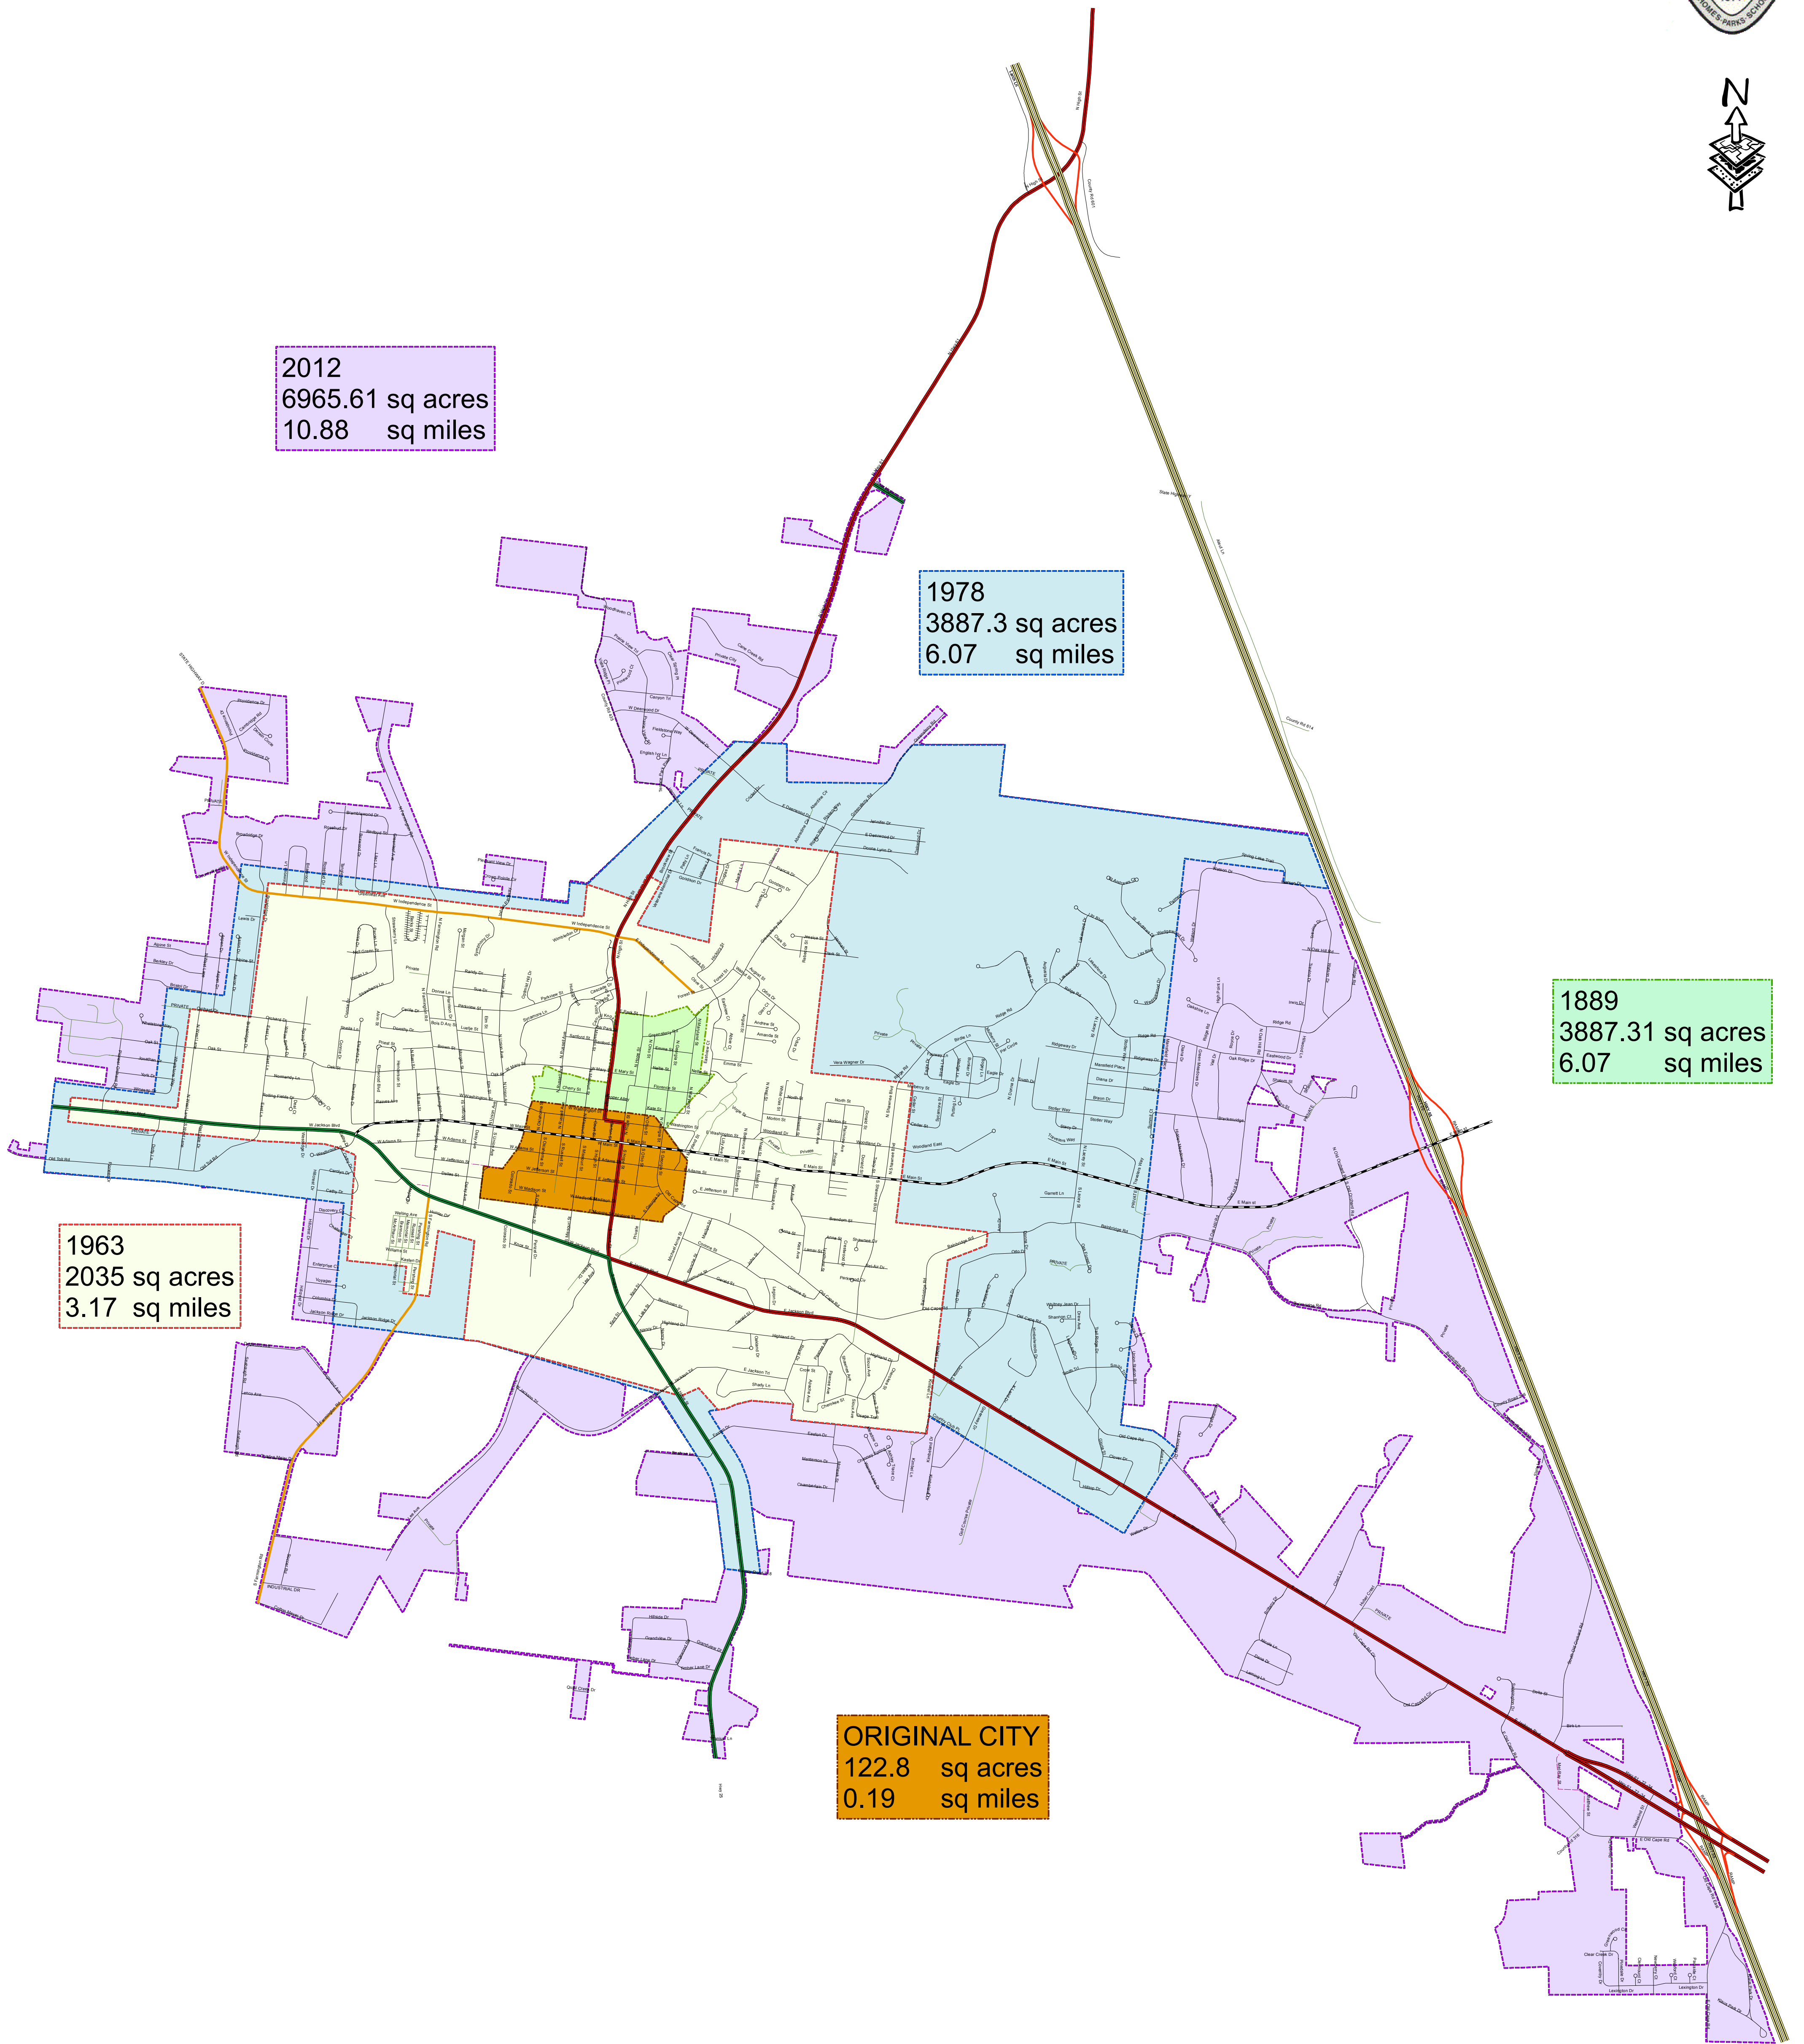

CITY OF JACKSON BOUNDARIES

Original City, 1889, 1963, 1978, 2012

1963
2035 sq acres
3.17 sq miles

2012
6965.61 sq acres
10.88 sq miles

1978
3887.3 sq acres
6.07 sq miles

1889
3887.31 sq acres
6.07 sq miles

ORIGINAL CITY
122.8 sq acres
0.19 sq miles

Legend

- ORIGINAL CITY Boundary
- 1889 CITY Boundary
- 1963 City Boundary
- 1978 City Boundary
- 2012 City Boundary