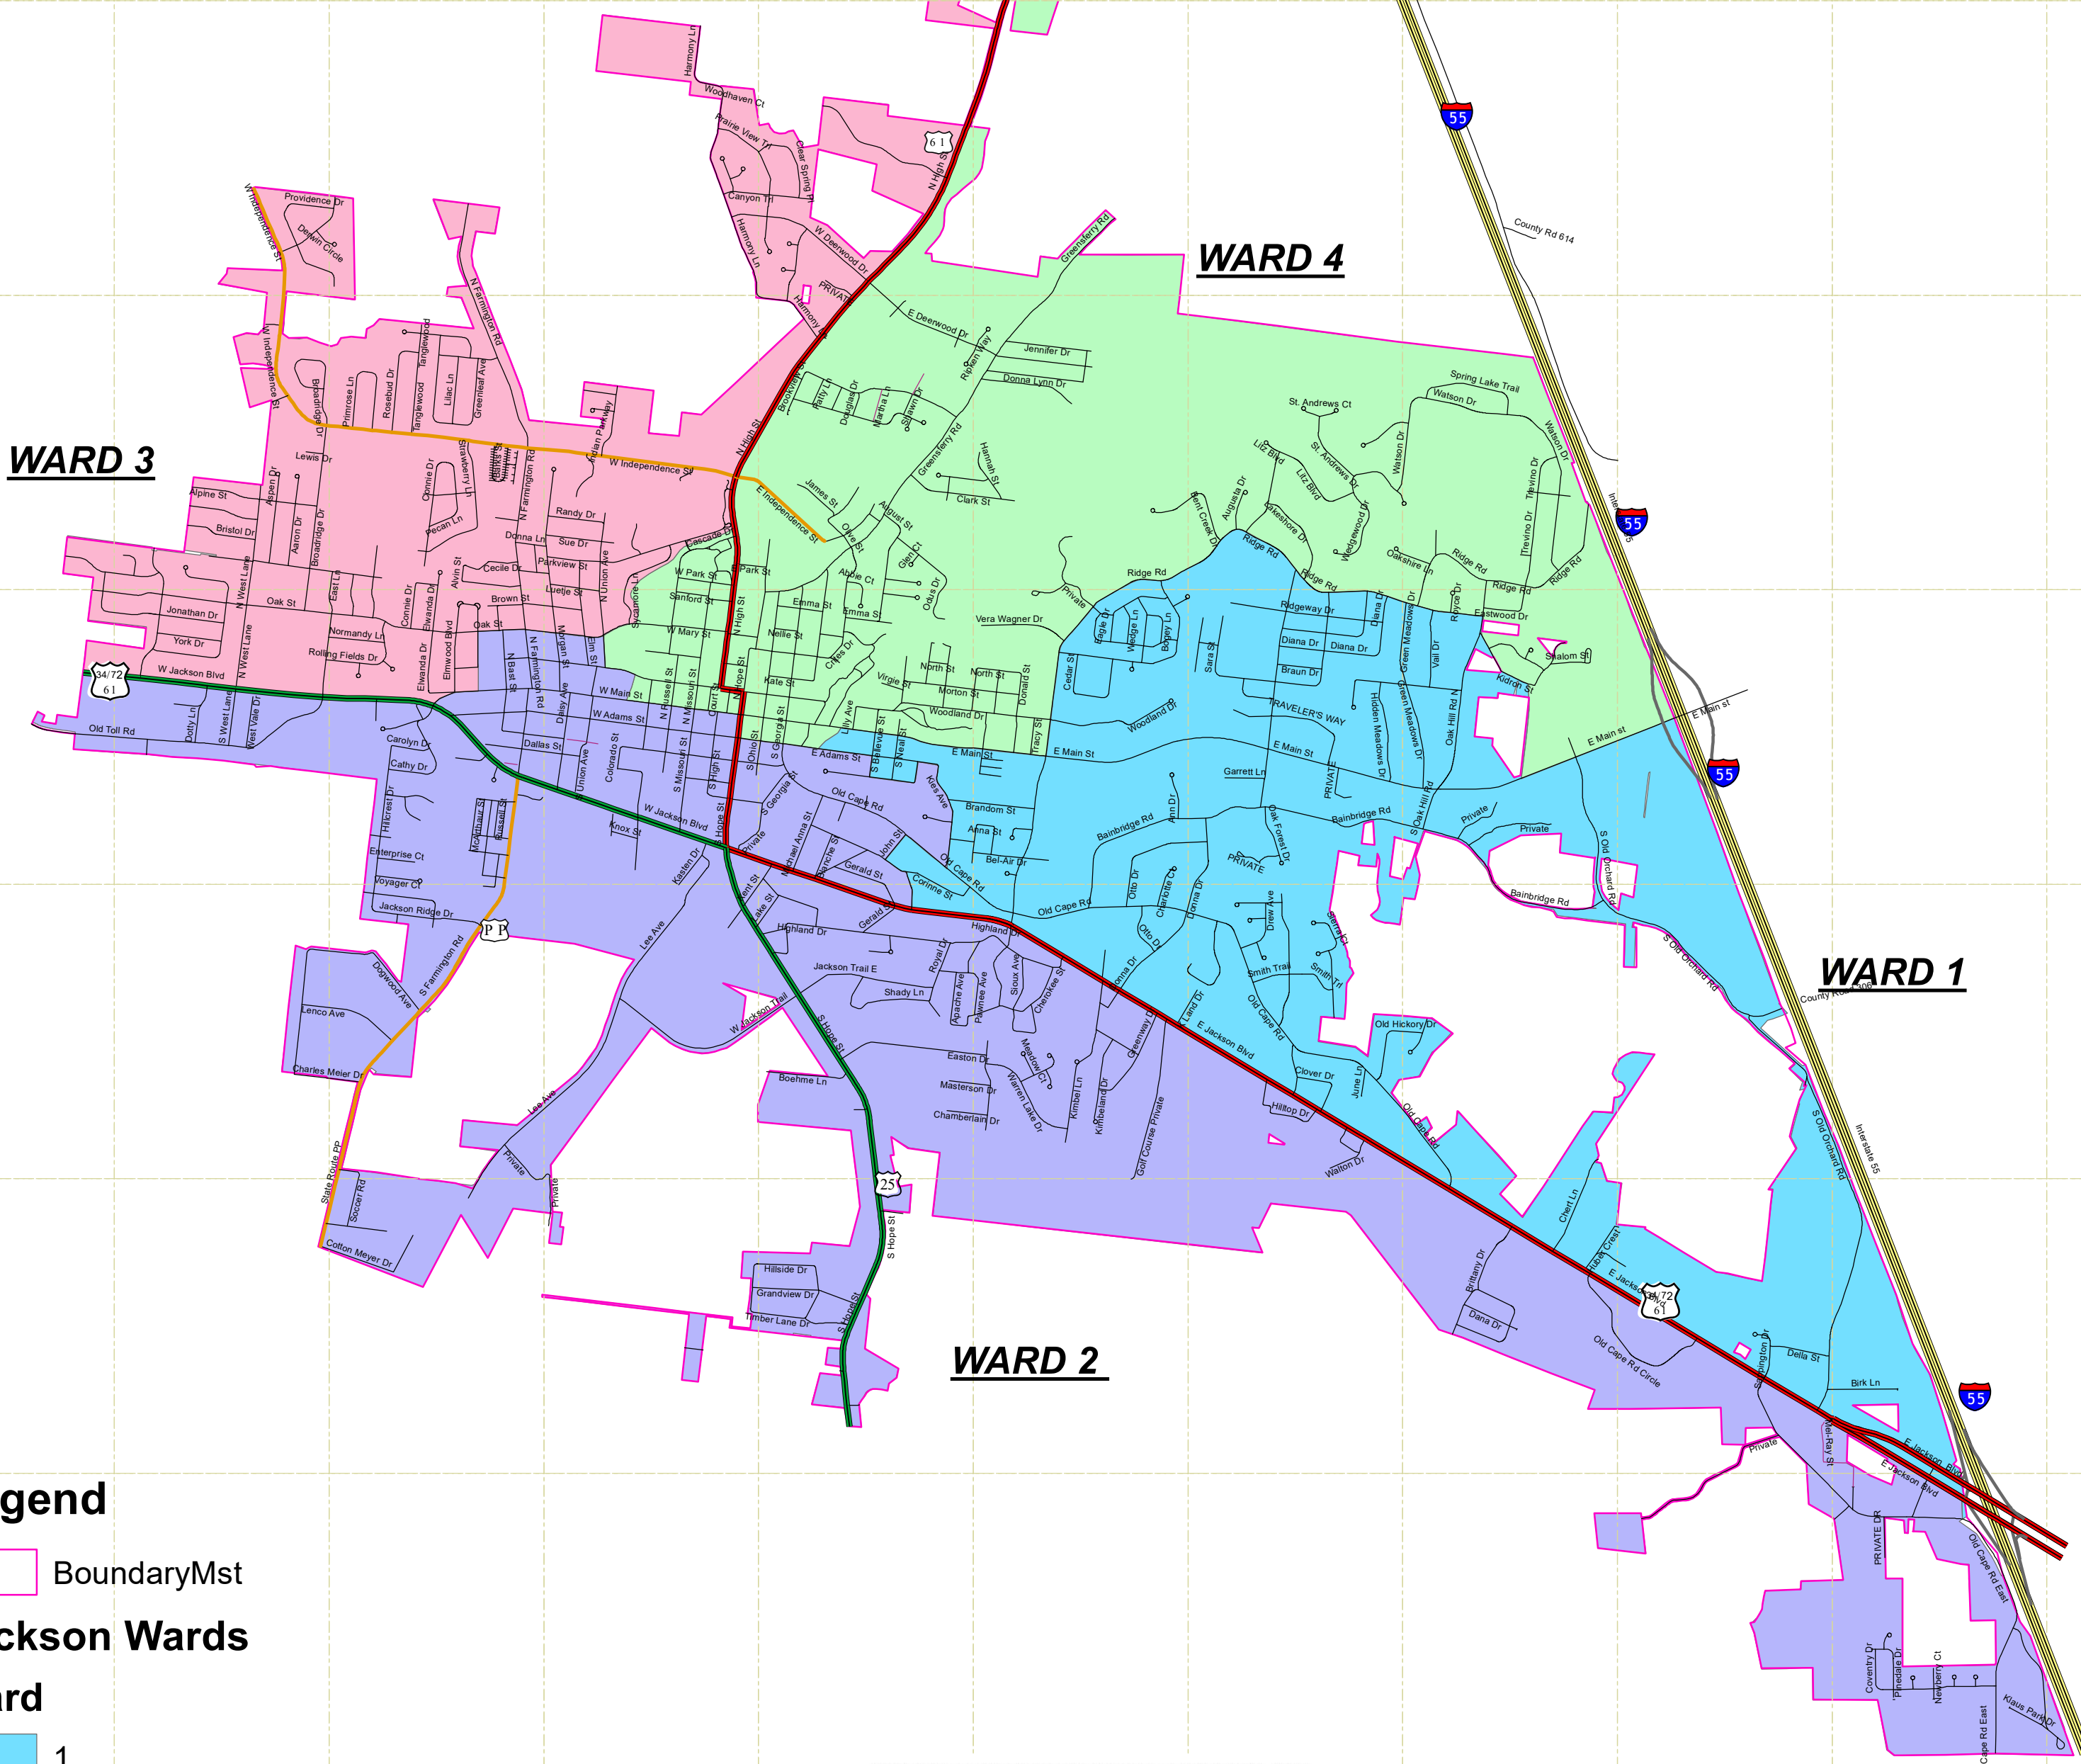

# CITY OF JACKSON WARD MAP 2023

TOTAL POPULATION = 15,481  
BASED ON 2020 CENSUS

**Legend**

BoundaryMst

**Jackson Wards**

**Ward**

- 1
- 2
- 3
- 4

*The data on this map is provided on an "AS IS", "AS AVAILABLE" and "WITH ALL FAULTS" basis. Neither the City of Jackson nor any of its officials and employees makes any warranty of any kind for this information, express or implied, including, but not limited to, any warranties of merchantability for fitness for a particular purpose, nor shall the distribution of this information constitute an warranty. This data may not be used for resale.*

City of Jackson Building & Planning Department

Location of Jackson in Cape Girardeau County, Missouri.  
Coordinates: 37°22'48"N 89°39'29"W Coordinates: 37°22'48"N 89°39'29"W  
Country - United States  
State - Missouri  
County - Cape Girardeau  
Area  

- Total 10.76 sq mi (27.87 km<sup>2</sup>)
- Land 10.75 sq mi (27.83 km<sup>2</sup>)
- Water 0.01 sq mi (0.04 km<sup>2</sup>)

 Elevation 466 ft (142 m)  
 Population (2020)  

- Total 15,481
- Density 1,380.61/sq mi (533.07/km<sup>2</sup>)

 Time zone UTC-6 (Central (CST))  

- Summer (DST) UTC-5 (CDT)

 ZIP Code - 63755  
 Area code(s) 573  
 FIPS code 29-35648  
 GNIS feature ID 0720202

Jackson Building & Planning Dept.  
Prepared by: T Chaffin 5/5/2023