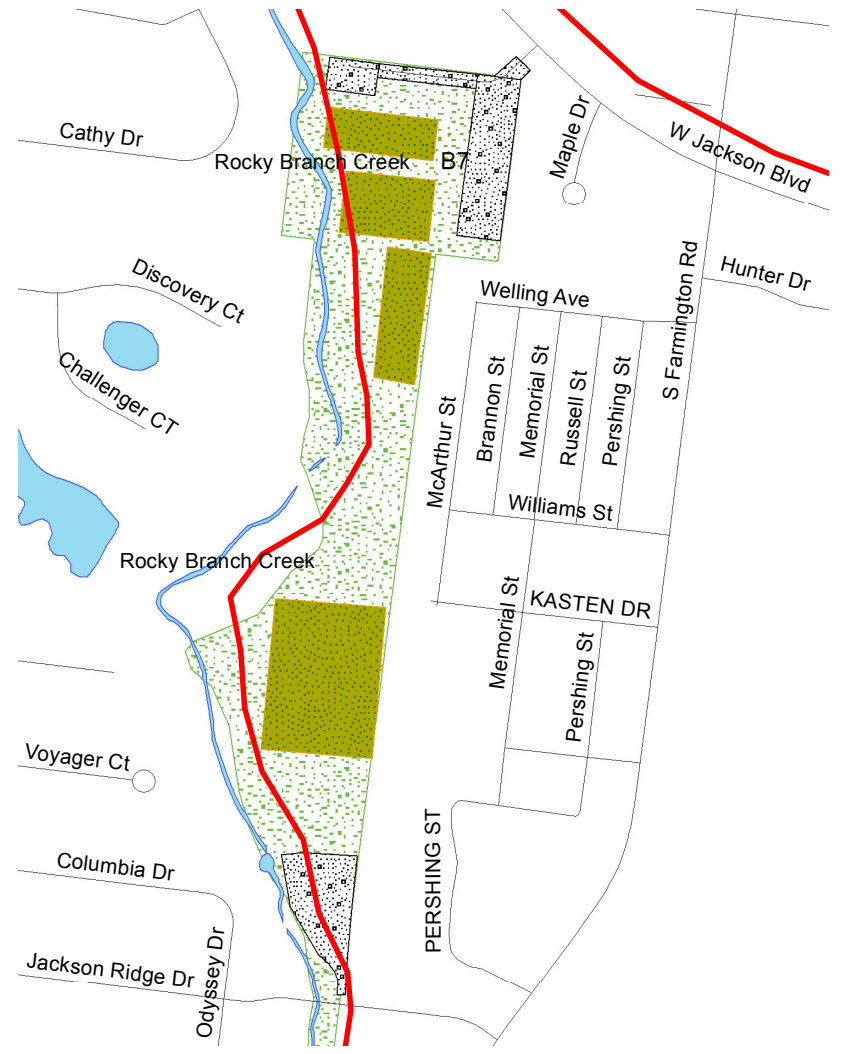

- Legend**
- ParksN**
- Name_ID**
- Brookside Park
 - Football Park
 - Jackson City Park
 - Jackson Soccer Park
 - Litz Park

CITY FOOTBALL PARK

909 W JACKSON BLVD
 JACKSON MO 63755

Jackson Building & Planning Dept.
 Prepared by: RE Kramer Sr. 1/2015

- Legend**
- JacksonC_streams
- PARK STRUCTURES**
- STRUTURE**
- | | |
|---|----|
| BALL_FIELD | K |
| BANDSHELL | BS |
| BASKETBALL_COURTS | BC |
| BATHRM | B |
| CITY_POOL | CP |
| MAINTENANCE_BUILDING | MB |
| PAVILION | P |
| PLAYGROUND | PG |
| ROCK_GARDEN | RG |
| SAFETY_CITY | SC |
| SKATE_PARK | SP |
| TENNIS CT | TC |

- Legend**
- trail_route
 - FootballFields
 - Parking_lots
 - soccer_fields
 - creeks