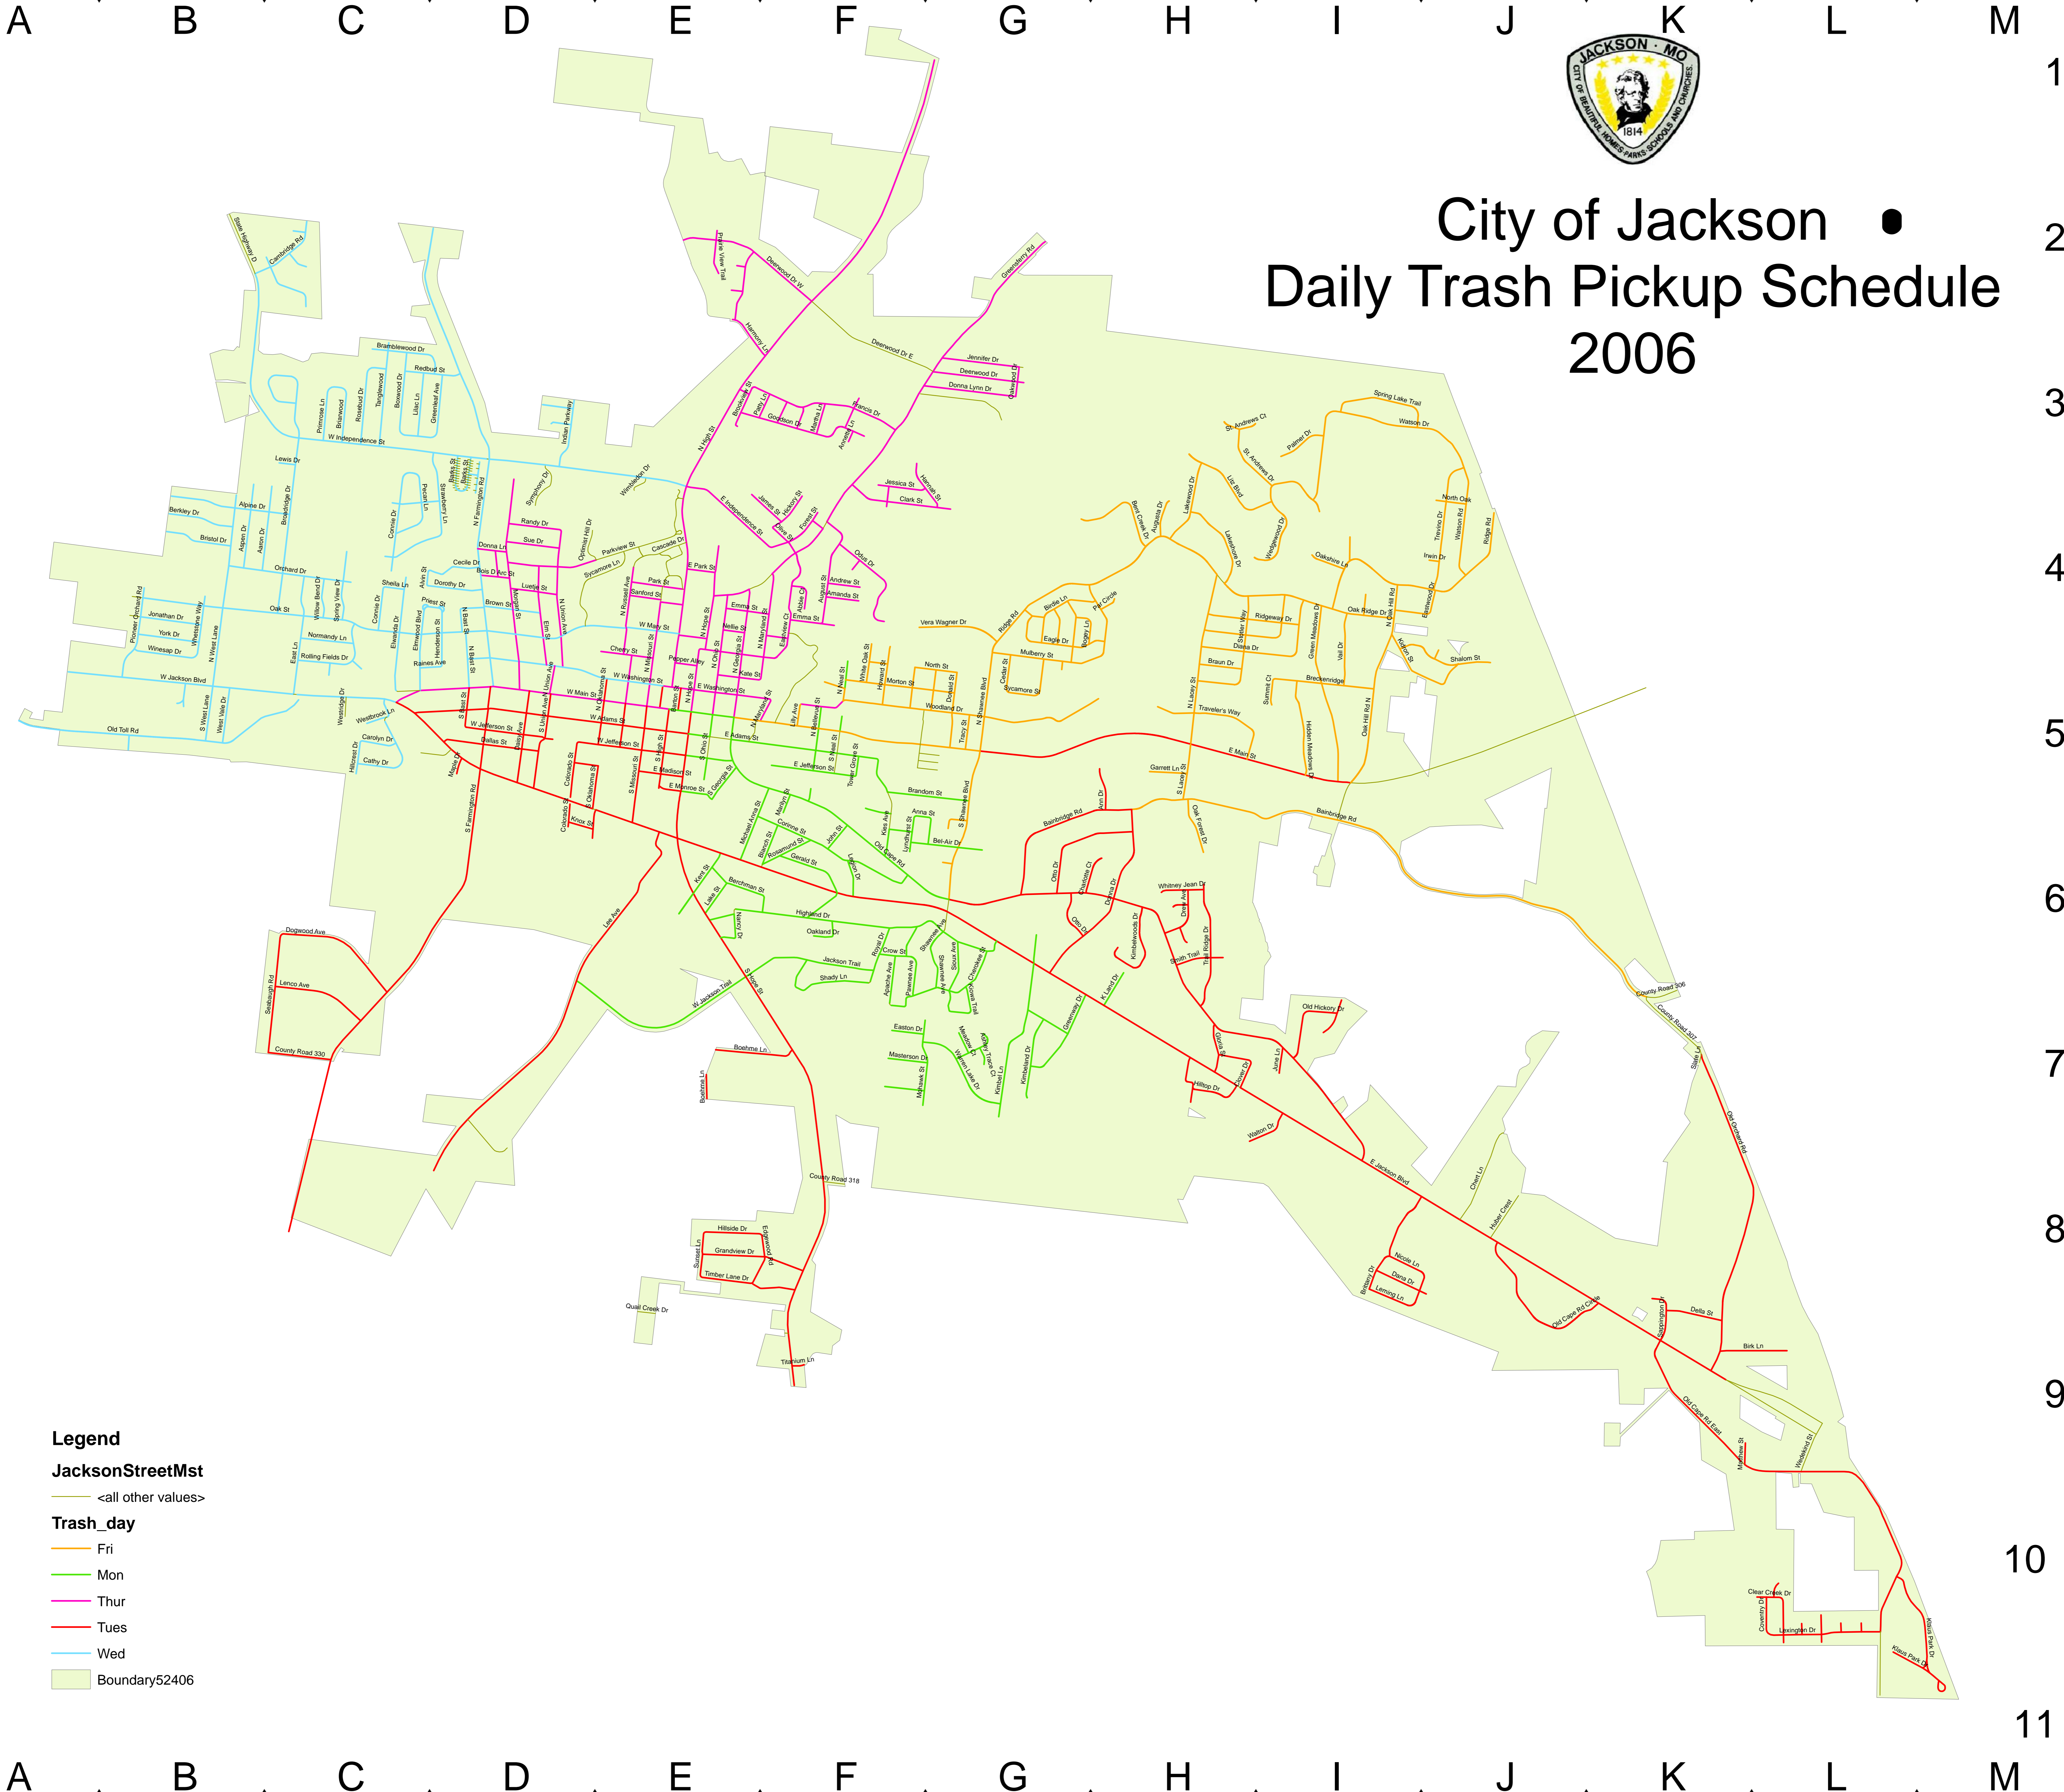

# City of Jackson Daily Trash Pickup Schedule 2006

- Legend**
- JacksonStreetMst**  
 <all other values>
- Trash\_day**
- Fri
  - Mon
  - Thur
  - Tues
  - Wed
  - Boundary52406

- |                     |     |                    |     |
|---------------------|-----|--------------------|-----|
| Aaron Dr            | B4  | Leigh Ann Ct       | H6  |
| E Adams St          | F4  | Lemo Ln            | I8  |
| W Adams St          | D5  | Lenco Ave          | C7  |
| B4                  | F5  | Lexington Dr       | K10 |
| Alvin St            | C4  | Lilac Ln           | C3  |
| Annada St           | F4  | Lily Ave           | F5  |
| Andrew St           | F4  | Liz Blvd           | H4  |
| Ann Dr              | H5  | Lueite St          | D4  |
| Anna St             | F5  | Lyndhurst St       | F6  |
| Annette Ln          | F3  | E Madison St       | E5  |
| Apache Ave          | F7  | W Madison St       | D5  |
| Ashbury Ct          | C5  | E Main St          | H5  |
| Ashley Trace Ct     | C7  | W Main St          | D5  |
| Aspen Dr            | B4  | Mansfield Place    | I4  |
| Augusta St          | H4  | Maple Dr           | D5  |
| Banbridge Rd        | K5  | Marilyn St         | F5  |
| Barks St            | D3  | E Mary St          | D4  |
| Barton St           | K6  | W Mary St          | E4  |
| N Bass St           | D5  | N Maryland St      | F5  |
| S Bass St           | D5  | Masterson Dr       | F7  |
| Bel-Air Dr          | G6  | Meadow Ct          | G7  |
| N Bellevue St       | F5  | Michael Anna St    | E6  |
| S Bellevue St       | H4  | N Missouri St      | E5  |
| Bent Creek Dr       | F5  | S Missouri St      | E5  |
| Berchman St         | E5  | Mohawk St          | F7  |
| Berkley Dr          | B4  | Monroe St          | E5  |
| Bethel Dr           | J5  | Morgan St          | D4  |
| Birdie Ln           | G4  | Morton St          | F5  |
| Birk Ln             | K9  | Mulberry St        | G6  |
| Bianche St          | F5  | Nancy Dr           | E6  |
| Boehme Ln           | E7  | N Neal St          | F5  |
| Bogey Ln            | G4  | S Neal St          | F5  |
| Bois D Arc St       | C3  | Nell Green St      | E4  |
| Boxwood Dr          | C4  | Nellie St          | E4  |
| Bramblewood Dr      | C3  | Newberry Ct        | L10 |
| Brandon St          | F5  | Nicole Ln          | I8  |
| Braun Dr            | H5  | Normandy Ln        | C4  |
| Breckenridge        | H5  | North St           | G5  |
| Briarwood           | C3  | North Oak St       | J4  |
| Bristol Dr          | B4  | Oak Forest Dr      | H6  |
| Brittany Ct         | I8  | Oak Ridge Dr       | C4  |
| Broadridge Dr       | E3  | Oak St             | I4  |
| Brookview St        | C4  | N Oak Hill Rd      | I5  |
| Brown St            | D4  | S Oak Hill Rd      | I5  |
| Bunker Dr           | G2  | Oakland Dr         | F6  |
| Cambridge Rd        | B2  | Oakshire Ln        | I4  |
| Carroll Knox Dr     | F4  | Oakwood Dr         | G3  |
| Carlyn Dr           | C5  | Oakwood Dr         | F4  |
| Cascade Dr          | E4  | Ocho St            | E5  |
| Cathy Dr            | C5  | S Ocho St          | E5  |
| Cecile Dr           | D4  | N Oklahoma St      | E5  |
| Cedar St            | F7  | S Oklahoma St      | E5  |
| Chamberlain Dr      | D7  | Old Cape Rd        | I7  |
| Charlotte Ct        | E6  | E Old Cape Rd      | L11 |
| Cherokee Dr         | G5  | Old Cape Rd Circle | J8  |
| Cherry St           | G6  | Old Orchard Rd     | I7  |
| Chert Ln            | J8  | Old Orchard Rd     | K7  |
| Chimney Spring Ct   | F4  | Old Toll Rd        | B5  |
| Clark St            | F4  | Optimist Hill Dr   | D4  |
| Clear Creek Dr      | L10 | Orchard Dr         | C4  |
| Clermont Ct         | L10 | Osage Trail        | G7  |
| Clover Ln           | H7  | Oto Dr             | G6  |
| Colorado St         | D6  | Palmer Dr          | I3  |
| Connie Ct           | C4  | Par Circle         | H4  |
| Corinne St          | F6  | Park St            | E4  |
| County Club Dr      | E4  | E Park St          | E4  |
| Court St            | E5  | Parkside Ct        | L10 |
| Coventry Dr         | L10 | Parkview Circle    | G6  |
| Crestwood Dr        | F5  | Parkway Circle     | E8  |
| Crites Dr           | F5  | Patty Ln           | F3  |
| Crow St             | F8  | Pawnee Ave         | F3  |
| Crown Pointe Circle | D3  | Peace Ln           | C4  |
| Daisy Ave           | D5  | Pepper Alley       | E5  |
| Dallas St           | D5  | Penard Dr          | D5  |
| Dana Dr             | I8  | Pinedale Dr        | L10 |
| Deal Ct             | C5  | Pioneer Dr         | B5  |
| Deerwood Ct         | F3  | Pleasant View Dr   | D3  |
| Della St            | K9  | Prairie View Trail | D4  |
| Delia St            | C2  | Preest St          | M2  |
| Diana Dr            | C3  | Primrose Ln        | C3  |
| Division St         | K10 | Providence Dr      | C2  |
| Dogwood Ave         | C5  | Putnam Ln          | G6  |
| Donald St           | H5  | Quail Creek Dr     | E9  |
| Donna Dr            | H5  | Raines Ave         | C5  |
| Donna Ln            | D4  | Randy Dr           | D4  |
| Donna Lynn Dr       | G3  | Rebecca St         | F4  |
| Dorothy Dr          | D4  | Redbud St          | C3  |
| Doty Ln             | B5  | Ridge Rd           | G4  |
| Douglas Dr          | F3  | Ridgeway Dr        | H5  |
| Drew Ave            | H5  | Rolling Fields Dr  | C4  |
| Eagle Dr            | G6  | Rosamund St        | F6  |
| East Ln             | C5  | Rosebud Dr         | F3  |
| Easton Dr           | F7  | Royal Dr           | C8  |
| Eastview Ct         | F4  | Royce Dr           | E4  |
| Eastwood Dr         | H5  | N Russell Ave      | F4  |
| Edgewood Rd         | F8  | S Russell St       | E5  |
| Elm St              | C4  | Sanford St         | K9  |
| Elwood Blvd         | D4  | Sappington Dr      | K9  |
| Elwanda Dr          | C4  | Sesabaugh Rd       | C7  |
| Erma St             | E4  | Shady Ln           | J5  |
| English Ivy Ln      | E3  | Shalom Ct          | J5  |
| Fairway Ln          | D4  | Shalom St          | J5  |
| N Farmington Rd     | D6  | Shannon Ct         | F3  |
| S Farmington Rd     | D6  | Shawnee Circle     | G6  |
| Fieldstone Way      | E5  | Shawnee Circle     | G6  |
| Flourace St         | F4  | N Shawnee Blvd     | G5  |
| Forest St           | F3  | S Shawnee Blvd     | G5  |
| Francis Dr          | F4  | Shella Ln          | C4  |
| Garnett Ln          | H5  | Shella Ln          | C4  |
| N Georgia St        | E5  | Sioux Ave          | G6  |
| S Georgia St        | E5  | Slate Ln           | K7  |
| General St          | F5  | Smith Trail        | H6  |
| Glen Ct             | F4  | Spring Lake Trail  | I3  |
| Gloria St           | H7  | Spring View Dr     | C4  |
| Goodson Dr          | F3  | St. Andrews Ct     | H3  |
| Grandview Dr        | E8  | St. Andrews Dr     | H3  |
| Green Meadows Dr    | D3  | State Highway D    | C7  |
| Greenleaf Ave       | D3  | State Highway PP   | C7  |
| Greenstery Rd       | F3  | Stoneyledge Dr     | E4  |
| Greenway Dr         | G7  | Stover Way         | H5  |
| Hannah St           | G4  | Strawberry Ln      | D4  |
| Harmony Ln          | E3  | Sue Dr             | I5  |
| Harrison Dr         | D4  | Summit Ct          | I8  |
| Henderson St        | D5  | Sunset Dr          | E8  |
| Hermledge Dr        | I7  | Sycamore Ln        | E4  |
| Hickory St          | F4  | Sycamore Ln        | E4  |
| Hidden Meadows Dr   | I4  | Sycamore Ln        | G5  |
| High Point Ln       | E3  | Symphony Dr        | D4  |
| N High St           | E3  | Tanglewood         | C3  |
| Highland Dr         | E5  | Terrace Park Place | E3  |
| Hillcrest Dr        | E8  | Timber Lane Dr     | E8  |
| Hillside Dr         | C8  | Titanium Ln        | F9  |
| Hillis Dr           | H7  | Topoggan Hill      | E4  |
| Hillview Ln         | F3  | Towel Grove Ave    | F5  |
| Hillwood Ln         | J4  | Trail Ridge Dr     | G5  |
| N Hope St           | E5  | Traveler's Way     | H6  |
| S Hope St           | E6  | Trevino St         | J4  |
| Howard St           | F5  | N Union Ave        | D5  |
| Hubble Ford         | E4  | S Union Ave        | D5  |
| Huber Crest         | J9  | Vail Dr            | I5  |
| E Independence St   | E4  | Vera Wagner Dr     | C4  |
| W Independence St   | C3  | Vergie St          | F5  |
| Indian Parkway      | D3  | Walnut St          | F4  |
| Ivory Dr            | E7  | Walton Dr          | I7  |
| Jackson Trail       | D7  | Warren Lake Dr     | G7  |
| Jackson Blvd        | I7  | E Washington St    | E5  |
| W Jackson Blvd      | B5  | W Washington St    | E5  |
| W Jackson Trail     | E7  | Watson Dr          | I3  |
| James St            | F4  | Wayne Ave          | F5  |
| E Jefferson St      | F5  | Wedekind St        | L9  |
| W Jefferson St      | D5  | Wedge Ln           | G4  |
| Jennifer Dr         | G3  | Wedgewood Dr       | I4  |
| Jessica St          | F4  | West Lane          | B5  |
| John St             | F6  | West Vale Dr       | B5  |
| Jonathan Dr         | B4  | West Lane South    | B5  |
| June Ln             | I7  | Westbrook Ln       | C5  |
| K Land Dr           | G7  | Westford Ct        | L10 |
| Kate St             | E5  | White Oak St       | F5  |
| Kent St             | E6  | Whitney Jean Dr    | H6  |
| Kidron St           | F5  | Willow Bend Dr     | C4  |
| Kies Ave            | F6  | Wilwood Dr         | B4  |
| Kimber Ln           | G6  | Wimbleton Dr       | B4  |
| Kimberland Dr       | H7  | Winesap Dr         | B4  |
| Kimber Woods Dr     | H6  | Woodland Dr        | F5  |
| Kiowa Trail         | M10 | York Dr            | B4  |
| Knox St             | D6  | County Rd 306      | K7  |
| N Lacey St          | H5  | County Rd 307      | K7  |
| S Lacey St          | H5  | County Rd 316      | K10 |
| Lake St             | H5  | County Rd 318      | F8  |
| Lakeshore Dr        | E4  | County Rd 330      | C7  |
| Lakewood Dr         | H4  | County Rd 450      | B3  |
| Lamar St            | F6  |                    |     |
| Lee Ave             | E8  |                    |     |
| Legion Dr           | F6  |                    |     |