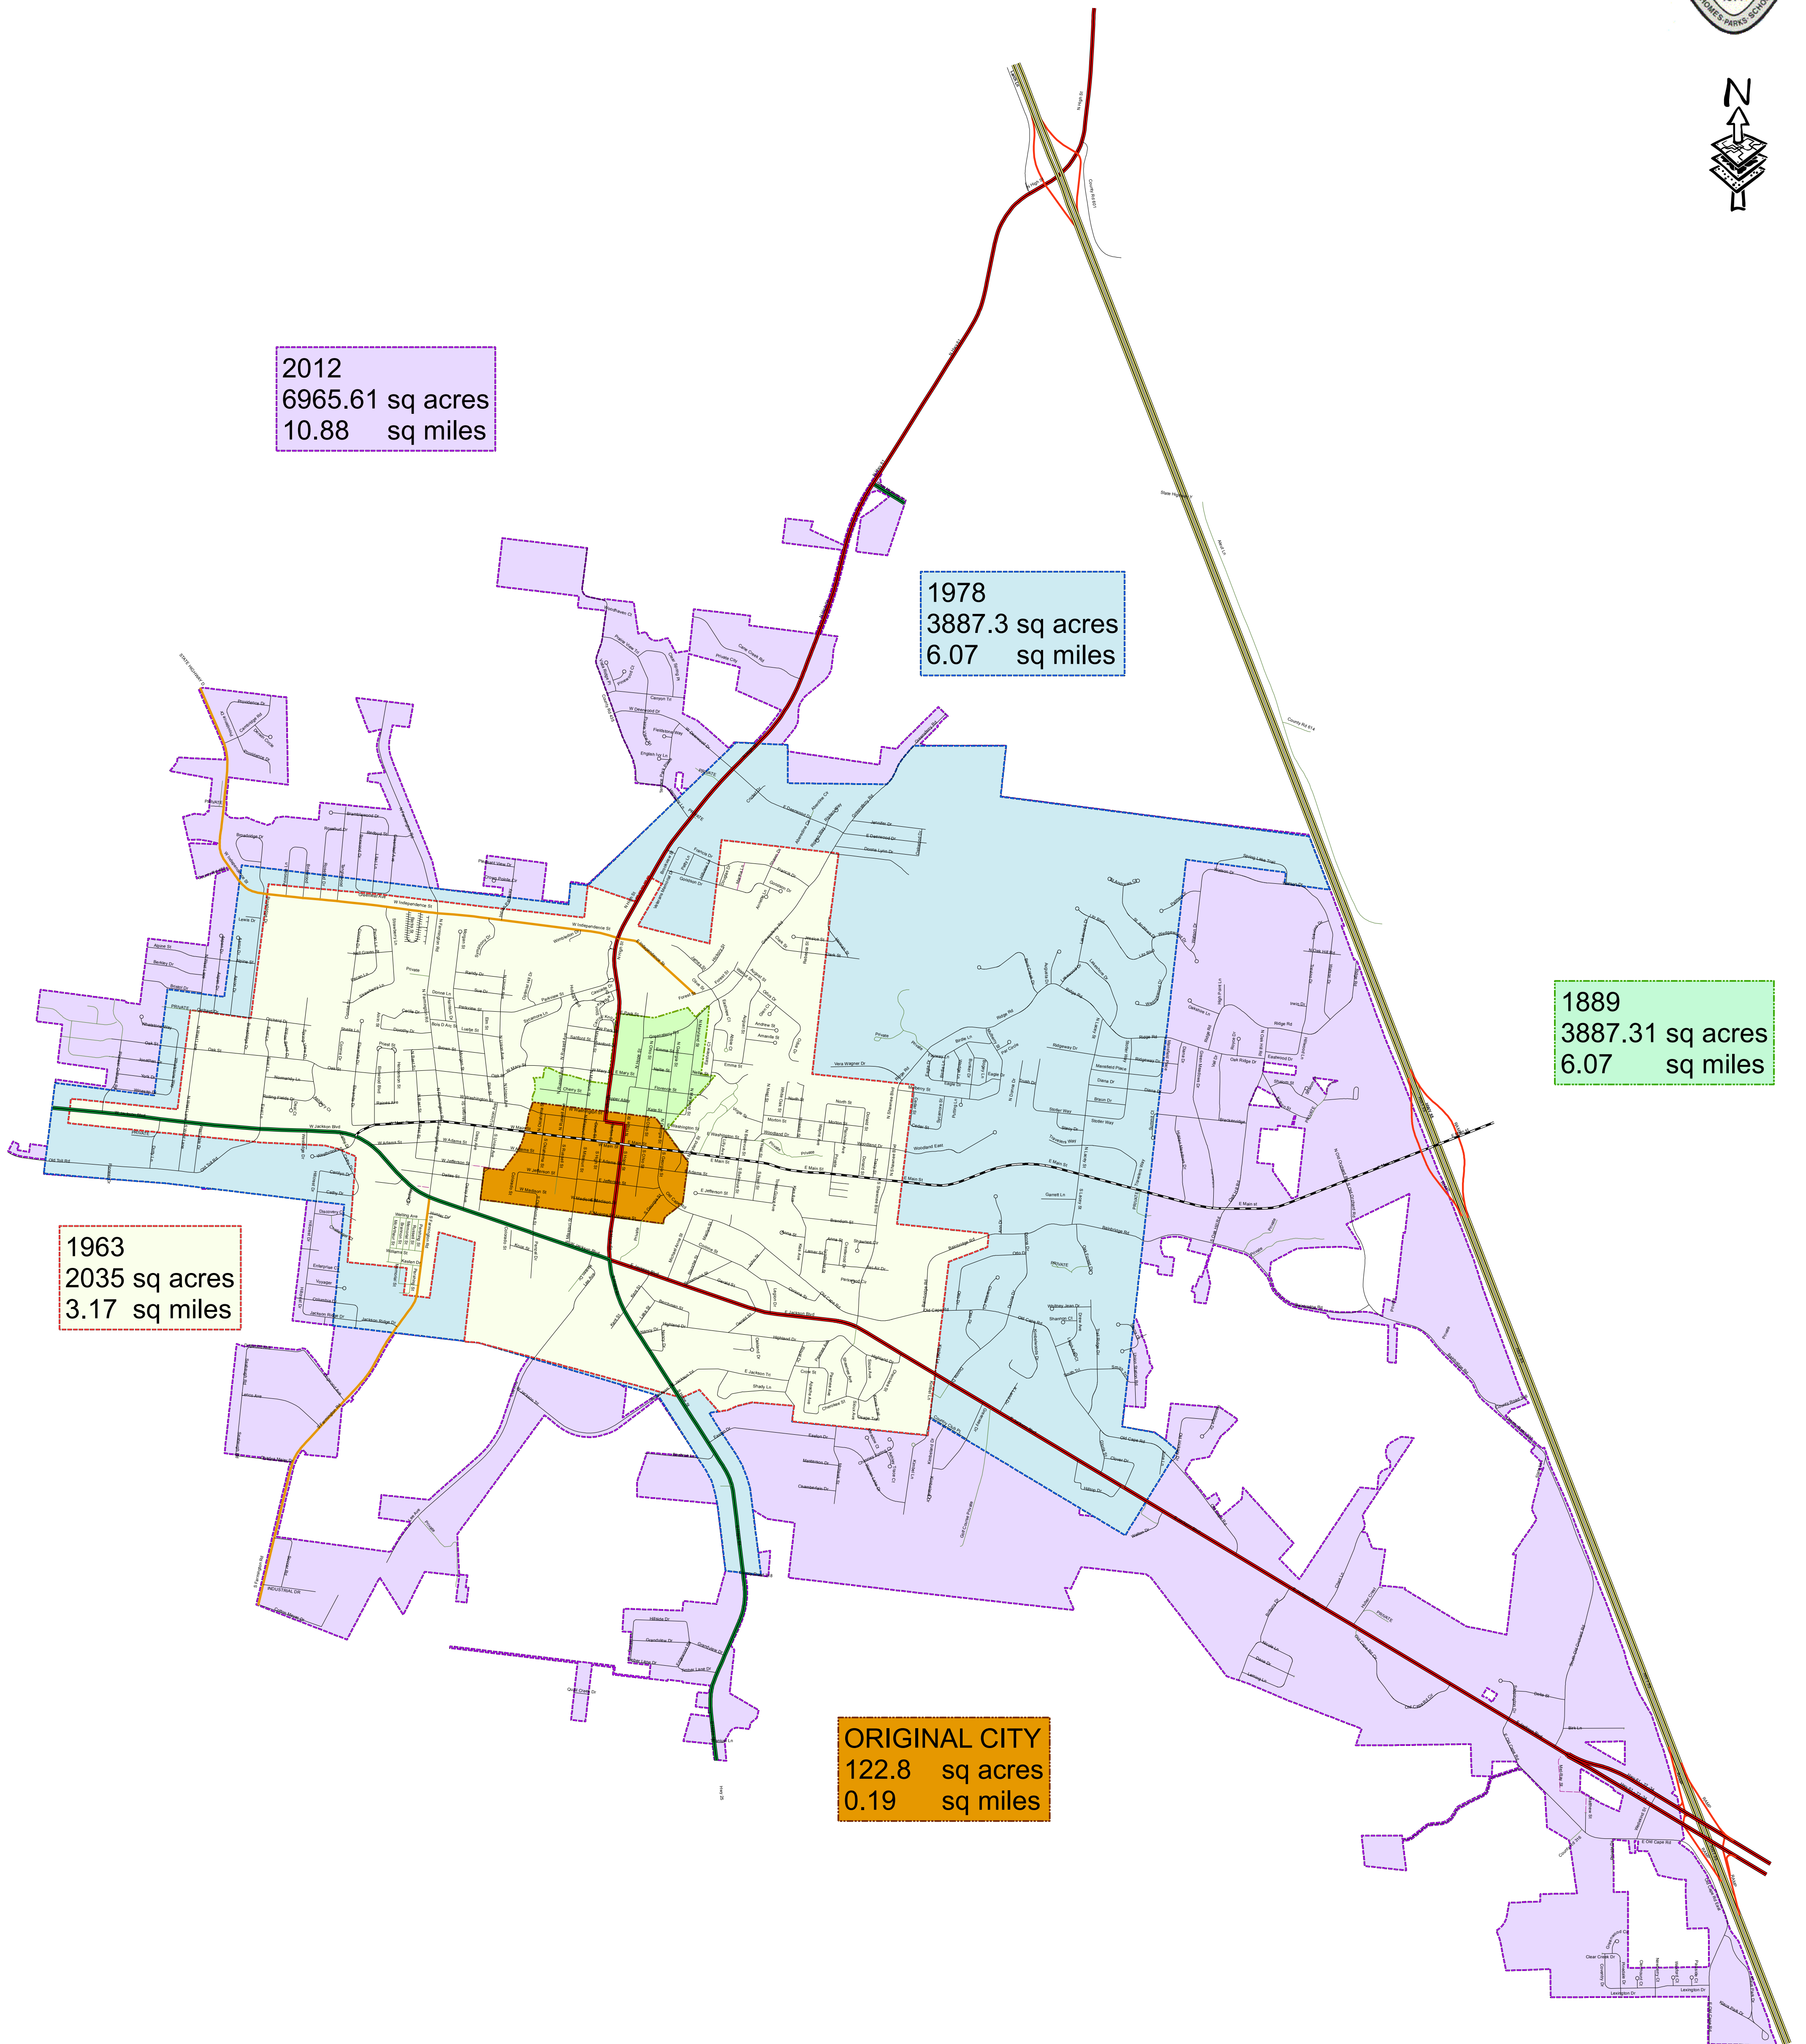

CITY OF JACKSON BOUNDARIES

Original City, 1889, 1963, 1978, 2012

1963
2035 sq acres
3.17 sq miles

2012
6965.61 sq acres
10.88 sq miles

1978
3887.3 sq acres
6.07 sq miles

1889
3887.31 sq acres
6.07 sq miles

ORIGINAL CITY
122.8 sq acres
0.19 sq miles

Legend

- ORIGINAL CITY Boundary
- 1889 CITY Boundary
- 1963 City Boundary
- 1978 City Boundary
- 2012 City Boundary