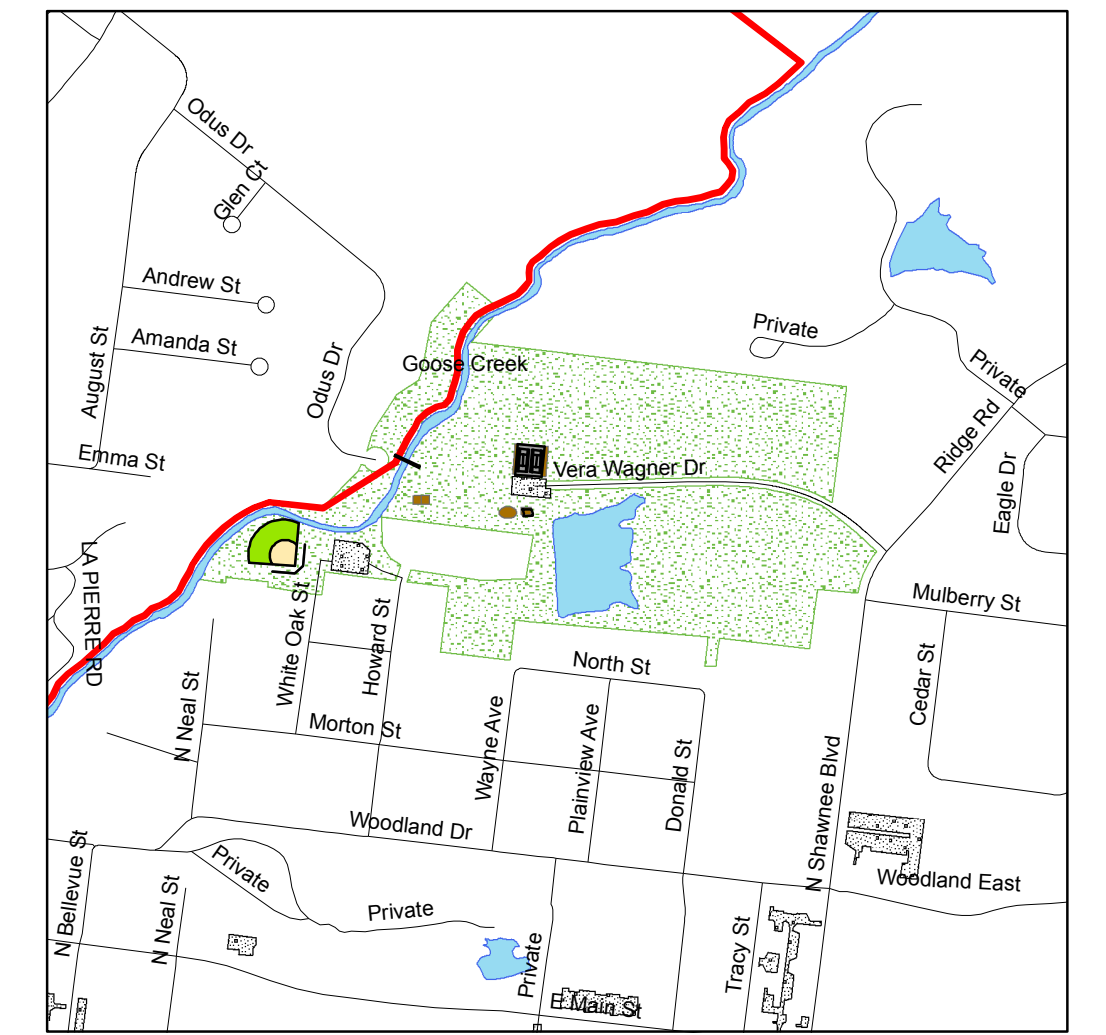

CITY PARK SYSTEM

05/2017

FOOTBALL PARK

19.54 Acres

BROOKSIDE PARK

41 Acres

CLARK SPORTS & RECREATION COMPLEX

27.3 Acres

LITZ PARK

37 Acres

JACKSON SOCCER PARK

27.4 Acres

JACKSON CITY PARK

88.2 Acres

- JACKSON CITY PARK
- A. BATHRM #1
- B. BATHRM #2
- C. BATHRM #3
- D. BATHRM #4
- EE. PAVILION #1
- FF. PAVILION #2
- GG. PAVILION #3
- HH. PAVILION #4
- I. PAVILION #5
- J. PAVILION #6
- K1. BALL FIELD #1
- K2. BALL FIELD #2
- K3. BALL FIELD #3
- K4. BALL FIELD #4
- K5. BALL FIELD #5
- K6. BALL FIELD #6
- PMB. PARK MAINTENANCE
- BS. BASKETBALL #1
- BC. BASKETBALL #2
- CP. CITY POOL
- P1. PLAYGROUND #1
- P2. PLAYGROUND #2
- P3. PLAYGROUND #3
- P4. PLAYGROUND #4
- P5. PLAYGROUND #5
- P6. PLAYGROUND #6
- RG. ROCK GARDEN
- SC. SAFETY CITY
- SP. SKATE PARK
- TC1. TENNIS COURT #1
- TC2. TENNIS COURT #2

KLAUS PAK

14.9 Acres