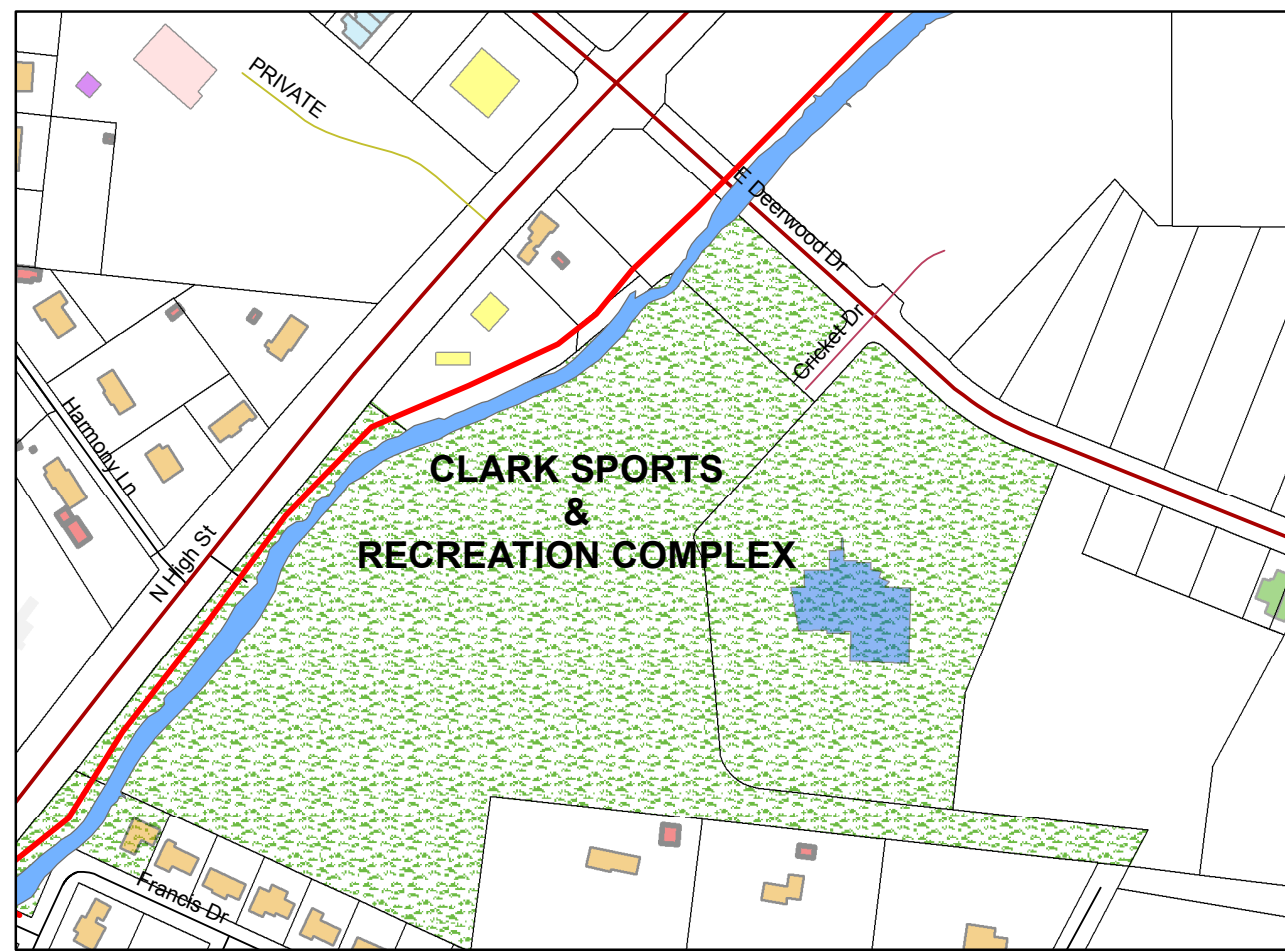

CITY PARK SYSTEM

05/2017

FOOTBALL PARK

19.54 Acres

BROOKSIDE PARK

41 Acres

CLARK SPORTS & RECREATION COMPLEX

27.3 Acres

LITZ PARK

37 Acres

JACKSON SOCCER PARK

27.4 Acres

JACKSON CITY PARK

88.2 Acres

- JACKSON CITY PARK
- A. BATHRM #1
- B. BATHRM #2
- C. BATHRM #3
- D. BATHRM #4
- EE. PAVILION #1
- FF. PAVILION #2
- GG. PAVILION #3
- HH. PAVILION #4
- I. PAVILION #5
- J. PAVILION #6
- K1. BALL FIELD #1
- K2. BALL FIELD #2
- K3. BALL FIELD #3
- K4. BALL FIELD #4
- K5. BALL FIELD #5
- K6. BALL FIELD #6
- PMB. PARK MAINTENANCE
- BS. BASKETBALL #1
- BC. BASKETBALL #2
- CP. CITY POOL
- P1. PLAYGROUND #1
- P2. PLAYGROUND #2
- P3. PLAYGROUND #3
- P4. PLAYGROUND #4
- P5. PLAYGROUND #5
- P6. PLAYGROUND #6
- RG. ROCK GARDEN
- SC. SAFETY CITY
- SP. SKATE PARK
- TC1. TENNIS COURT #1
- TC2. TENNIS COURT #2