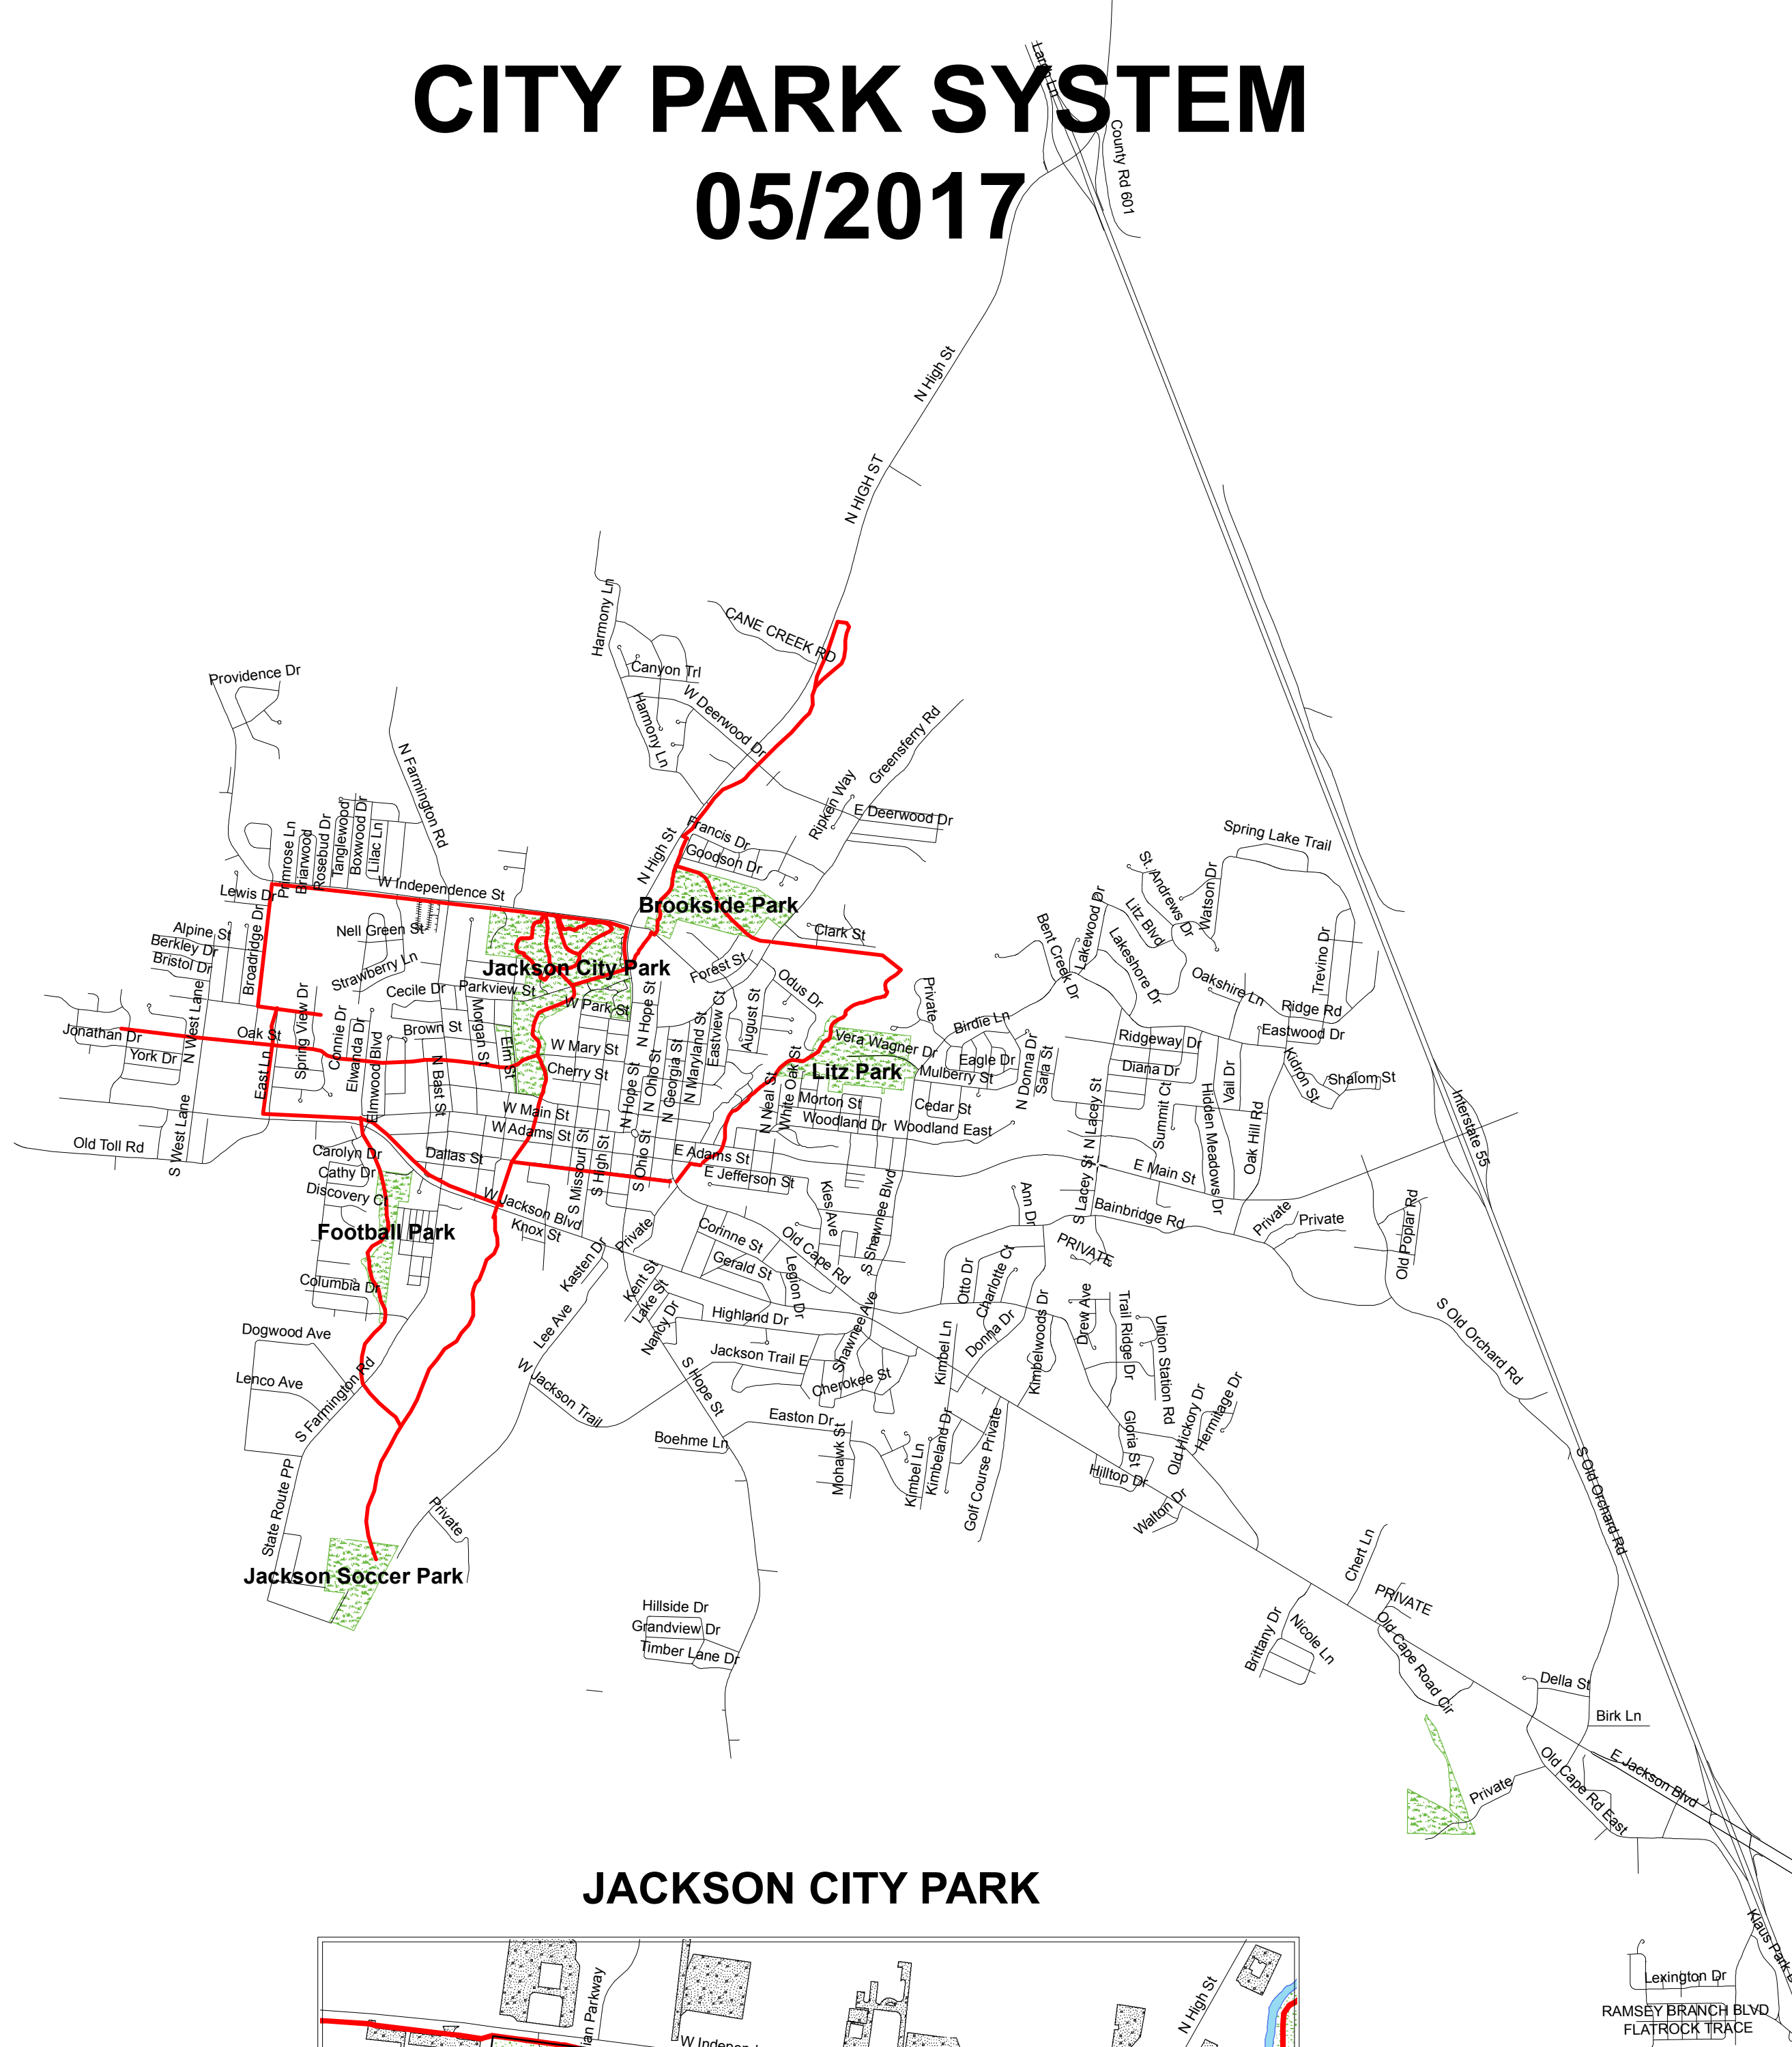

LITZ PARK

37 Acres

JACKSON SOCCER PARK

27.4 Acres

JACKSON CITY PARK

88.2 Acres

- JACKSON CITY PARK
- A. BATHRM #1
- B. BATHRM #2
- C. BATHRM #3
- D. BATHRM #4
- EE. PAVILION #1
- FF. PAVILION #2
- GG. PAVILION #3
- HH. PAVILION #4
- I. PAVILION #5
- J. PAVILION #6
- K1. BALL FIELD #1
- K2. BALL FIELD #2
- K3. BALL FIELD #3
- K4. BALL FIELD #4
- K5. BALL FIELD #5
- K6. BALL FIELD #6
- PMB. PARK MAINTENANCE
- BS. BASKETBALL #1
- BC. BASKETBALL #2
- CP. CITY POOL
- P1. PLAYGROUND #1
- P2. PLAYGROUND #2
- P3. PLAYGROUND #3
- P4. PLAYGROUND #4
- P5. PLAYGROUND #5
- P6. PLAYGROUND #6
- RG. ROCK GARDEN
- SC. SAFETY CITY
- SP. SKATE PARK
- TC1. TENNIS COURT #1
- TC2. TENNIS COURT #2