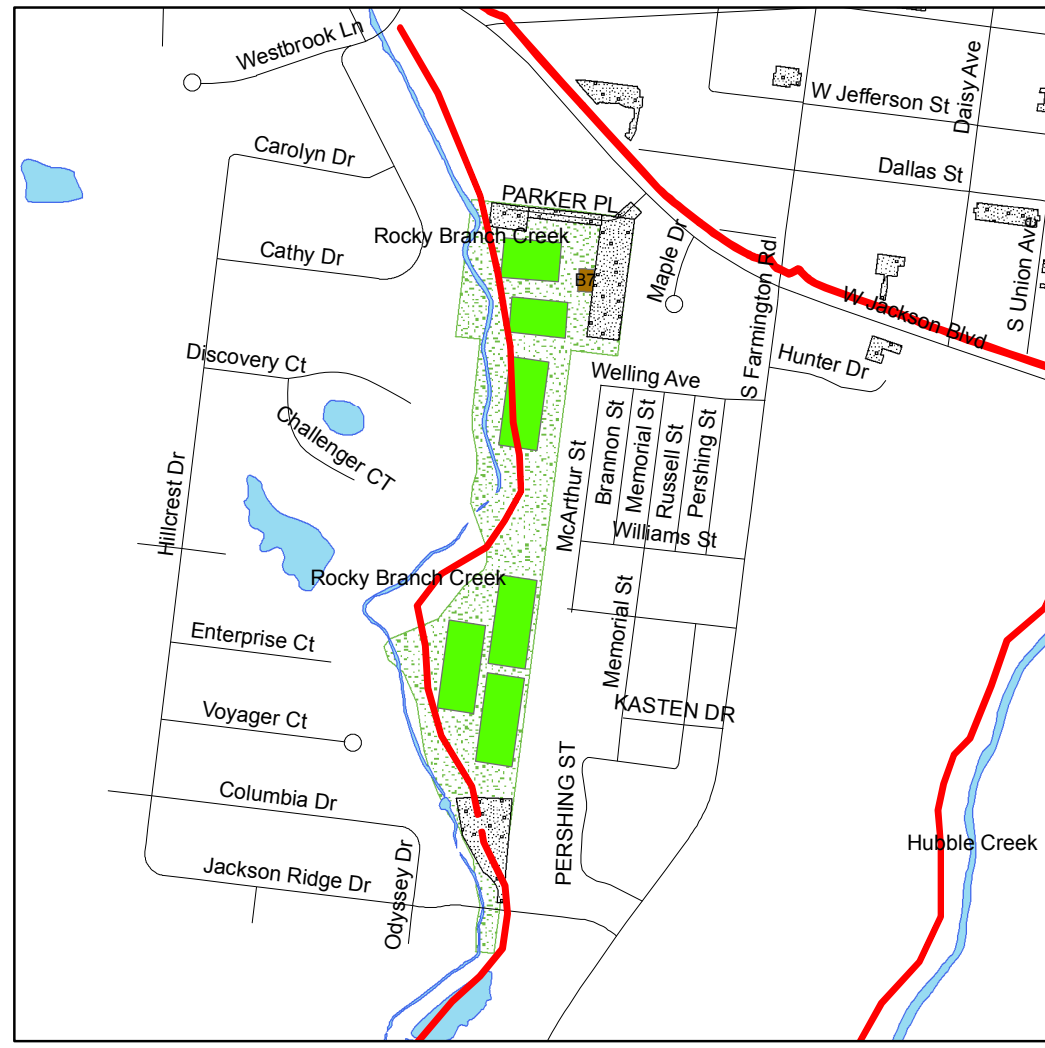

CITY PARK SYSTEM

05/2017

FOOTBALL PARK

19.54 Acres

BROOKSIDE PARK

41 Acres

CLARK SPORTS & RECREATION COMPLEX

27.3 Acres

LITZ PARK

37 Acres

JACKSON SOCCER PARK

27.4 Acres

JACKSON CITY PARK

88.2 Acres

- JACKSON CITY PARK
- A. BATHRM #1
- B. BATHRM #2
- C. BATHRM #3
- D. BATHRM #4
- EE. PAVILION #1
- FF. PAVILION #2
- GG. PAVILION #3
- HH. PAVILION #4
- I. PAVILION #5
- J. PAVILION #6
- K1. BALL FIELD #1
- K2. BALL FIELD #2
- K3. BALL FIELD #3
- K4. BALL FIELD #4
- K5. BALL FIELD #5
- K6. BALL FIELD #6
- PMB. PARK MAINTENANCE
- BS. BASKETBALL #1
- BC. BASKETBALL #2
- CP. CITY POOL
- P1. PLAYGROUND #1
- P2. PLAYGROUND #2
- P3. PLAYGROUND #3
- P4. PLAYGROUND #4
- P5. PLAYGROUND #5
- P6. PLAYGROUND #6
- RG. ROCK GARDEN
- SC. SAFETY CITY
- SP. SKATE PARK
- TC1. TENNIS COURT #1
- TC2. TENNIS COURT #2