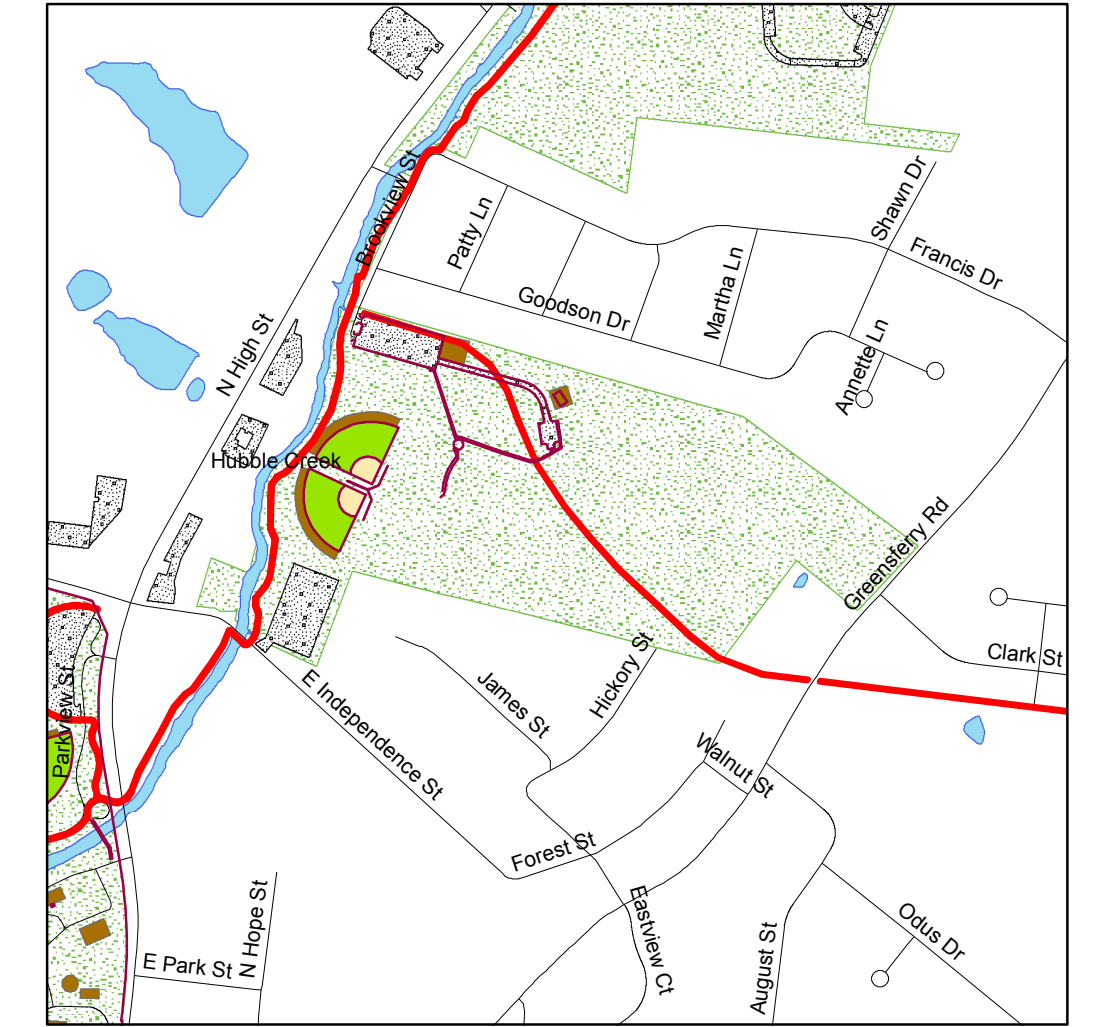

CITY PARK SYSTEM

05/2017

FOOTBALL PARK

19.54 Acres

BROOKSIDE PARK

41 Acres

CLARK SPORTS & RECREATION COMPLEX

27.3 Acres

LITZ PARK

37 Acres

JACKSON SOCCER PARK

27.4 Acres

JACKSON CITY PARK

88.2 Acres

- JACKSON CITY PARK
- A. BATHRM #1
- B. BATHRM #2
- C. BATHRM #3
- D. BATHRM #4
- EE. PAVILION #1
- FF. PAVILION #2
- GG. PAVILION #3
- HH. PAVILION #4
- I. PAVILION #5
- J. PAVILION #6
- K1. BALL FIELD #1
- K2. BALL FIELD #2
- K3. BALL FIELD #3
- K4. BALL FIELD #4
- K5. BALL FIELD #5
- K6. BALL FIELD #6
- PMB. PARK MAINTENANCE
- BS. BASKETBALL #1
- BC. BASKETBALL #2
- CP. CITY POOL
- P1. PLAYGROUND #1
- P2. PLAYGROUND #2
- P3. PLAYGROUND #3
- P4. PLAYGROUND #4
- P5. PLAYGROUND #5
- P6. PLAYGROUND #6
- RG. ROCK GARDEN
- SC. SAFETY CITY
- SP. SKATE PARK
- TC1. TENNIS COURT #1
- TC2. TENNIS COURT #2

KLAUS PAK

14.9 Acres