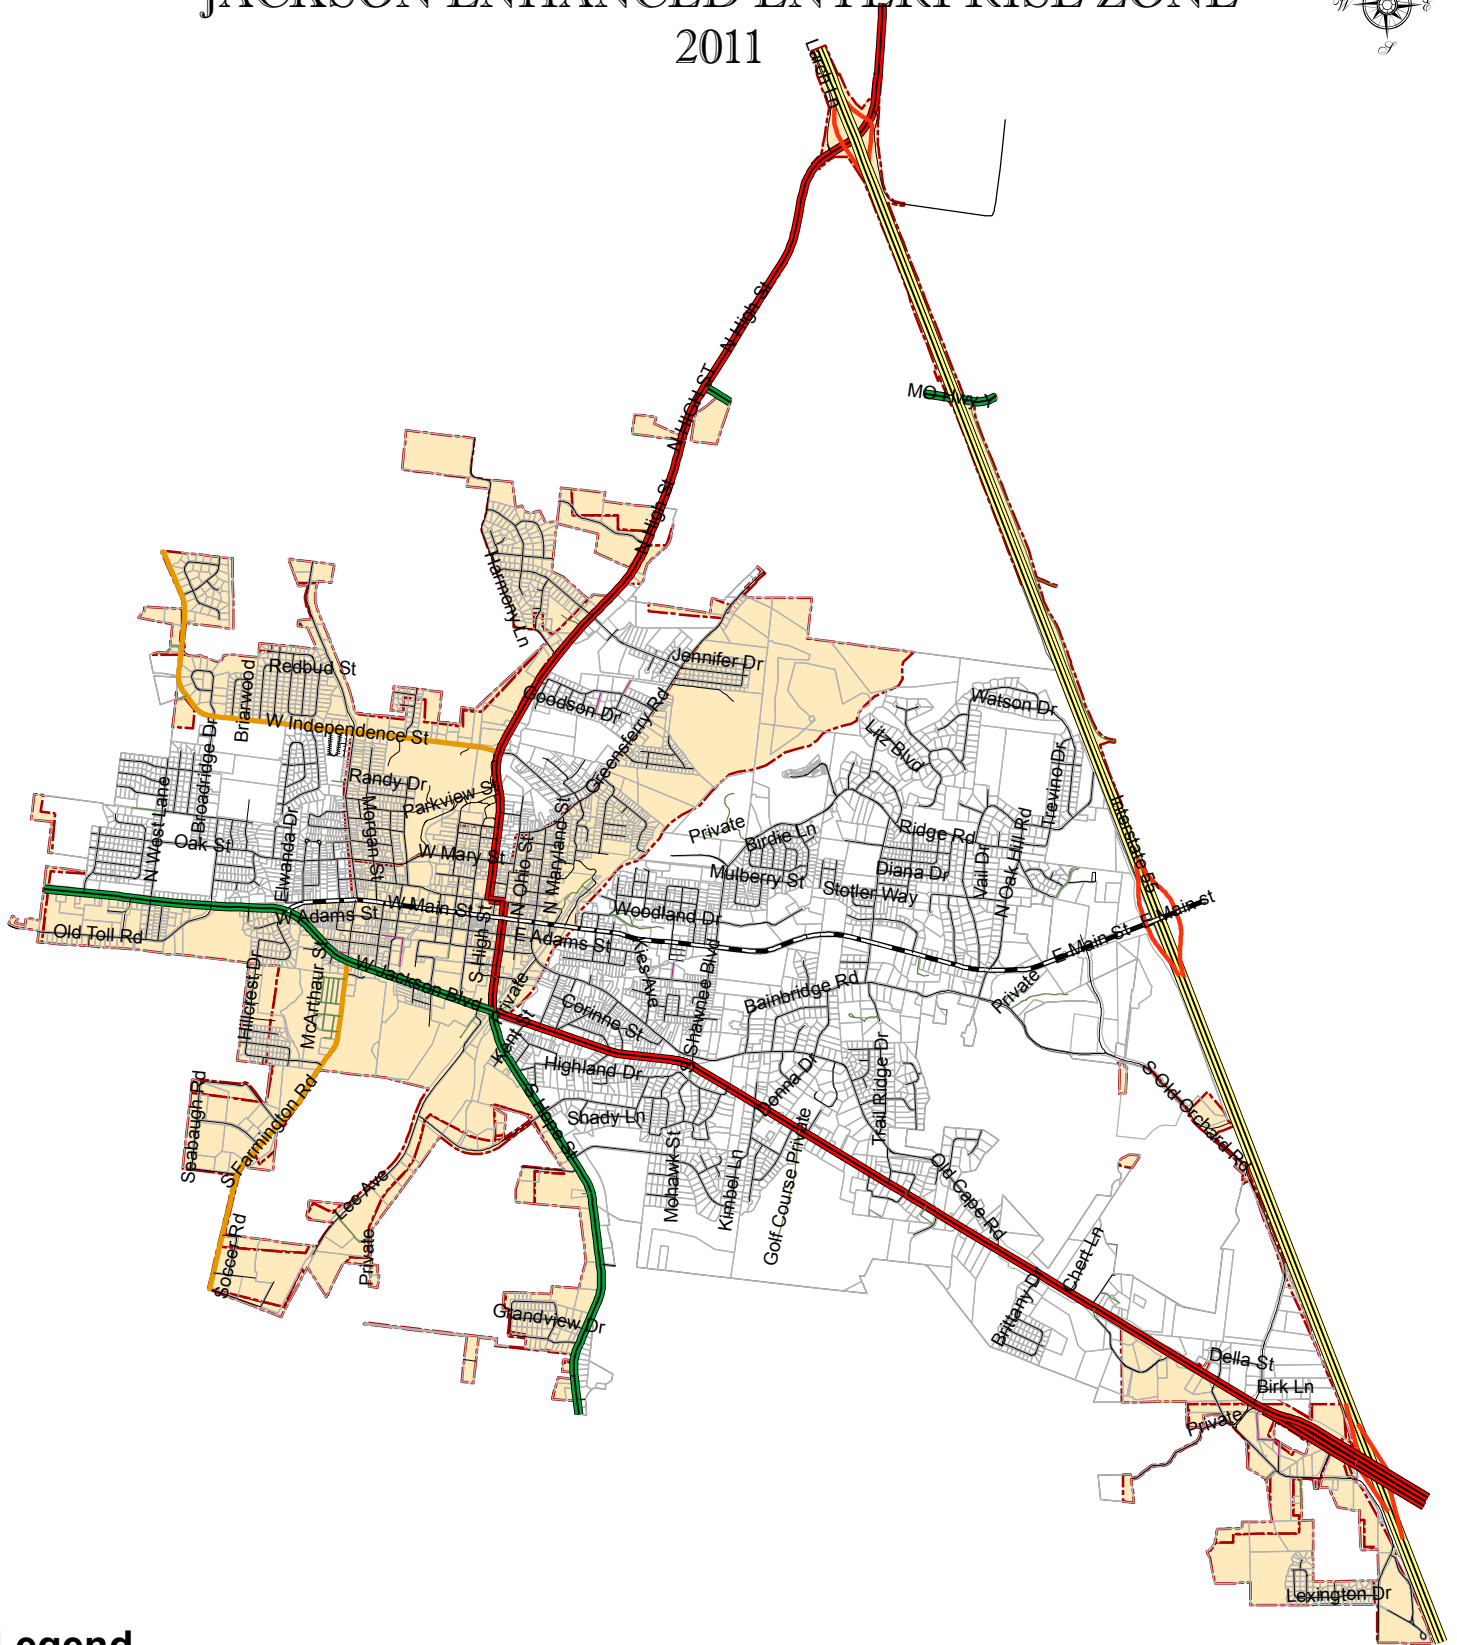

JACKSON ENHANCED ENTERPRISE ZONE

2011

Legend

 MO_2011_Enhance_Enterprise_Z

Originator: DED-MERIC
Publication Date: August 2011
MO 2011 Enhance Enterprise Zone Boundaries
Source data was created at the Geographic Resources Center at the University of Missouri - Columbia.
Subsequent processing of the data at MERIC has yielded this product.

The Data on this plot is provided on an "AS IS", "AS AVAILABLE" And "WITH ALL FAULTS" basis. Neither the CITY OF JACKSON, nor any of its officials and employees makes any warranty of any kind for this information, express or implied, including but not limited to any warranties of merchantability for fitness for a particular purpose, nor shall the distribution of this information constitute any warranty. This data may not be used for resale.