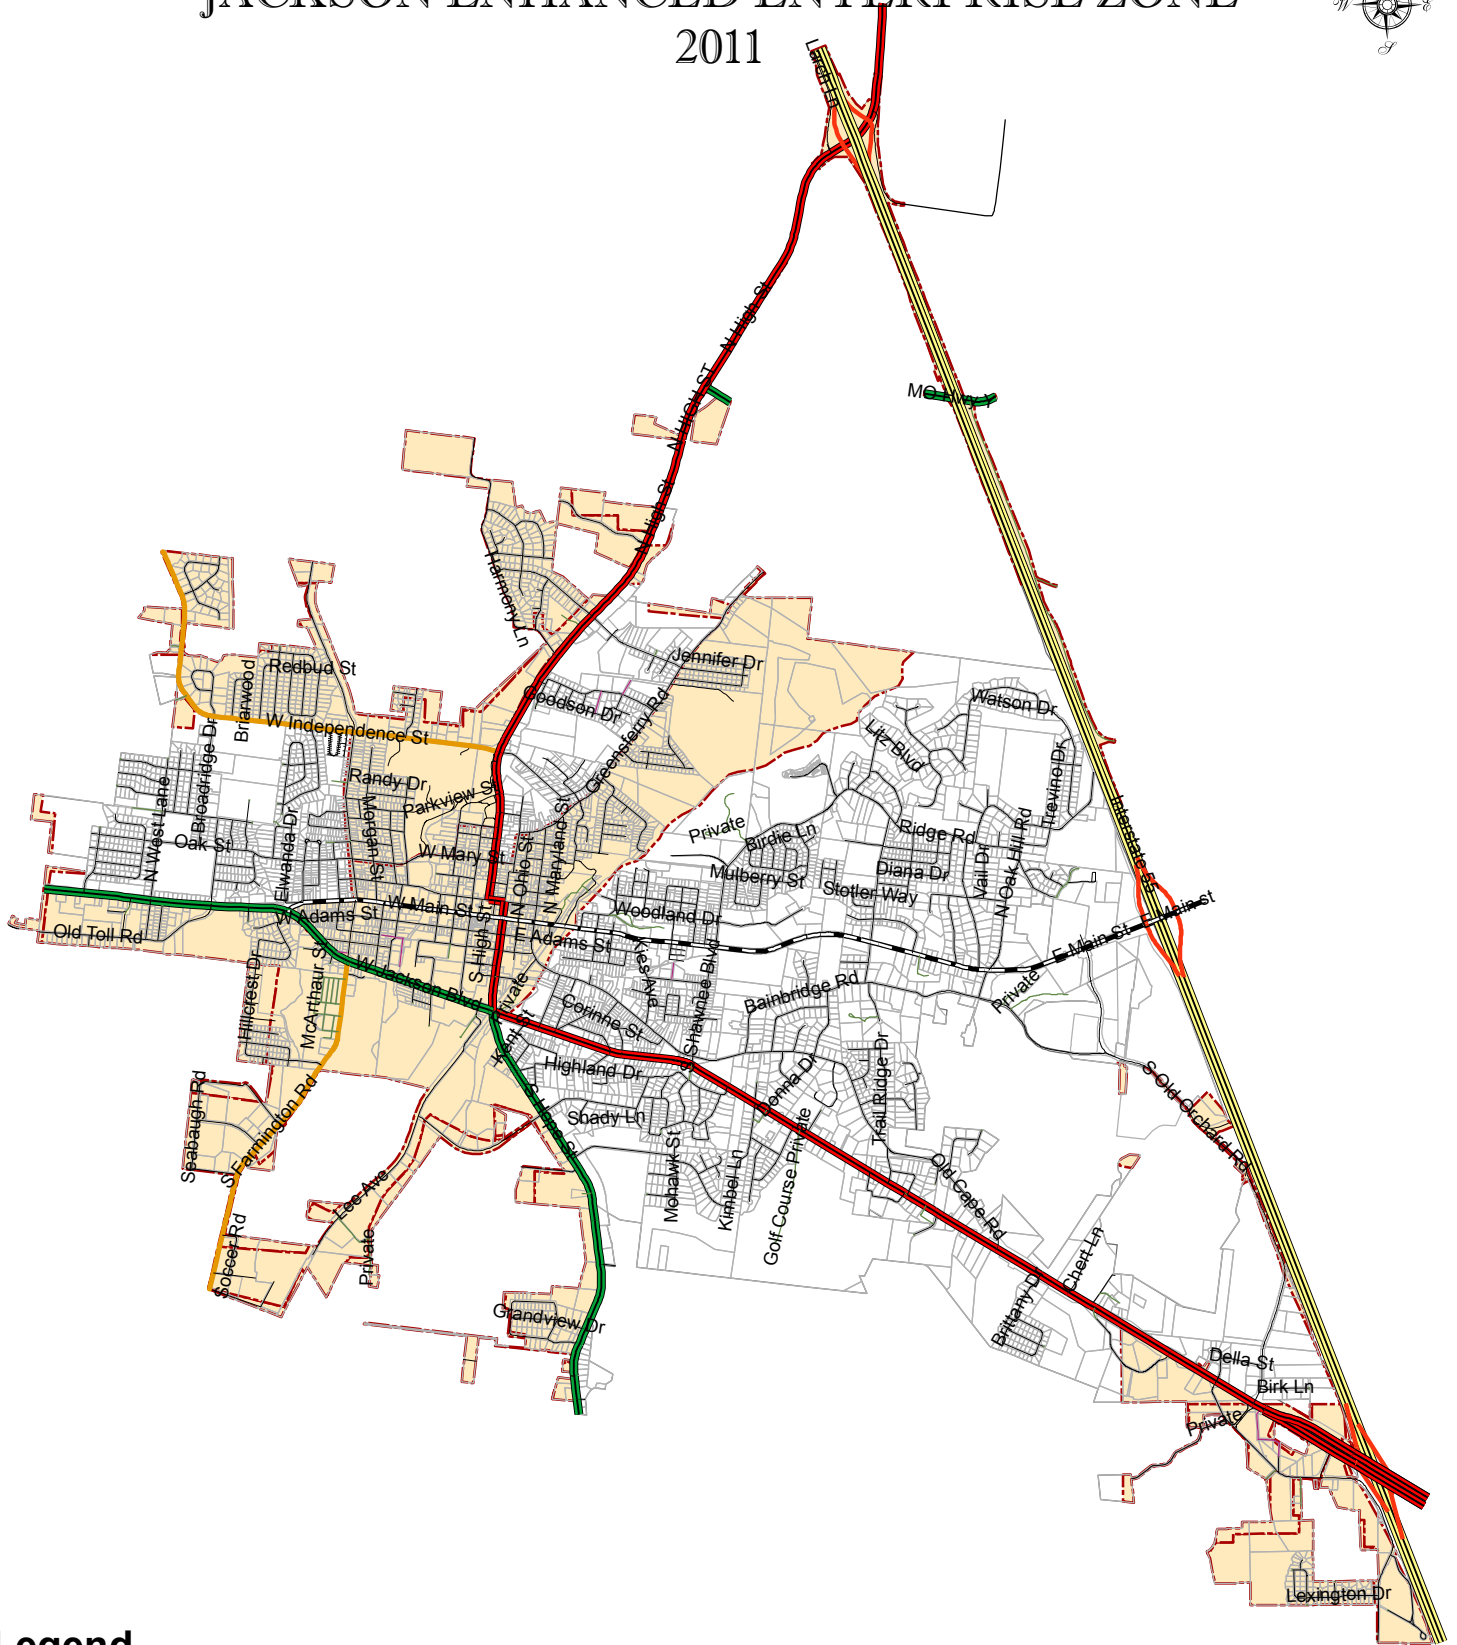

JACKSON ENHANCED ENTERPRISE ZONE

2011

Legend

 MO_2011_Enhance_Enterprise_Z

The Data on this plot is provided on an "AS IS", "AS AVAILABLE" And "WITH ALL FAULTS" basis. Neither the CITY OF JACKSON, nor any of its officials and employees makes any warranty of any kind for this information, express or implied, including but not limited to any warranties of merchantability for fitness for a particular purpose, nor shall the distribution of this information constitute any warranty. This data may not be used for resale.

Originator: DED-MERIC
Publication Date: August 2011
MO 2011 Enhance Enterprise Zone Boundaries
Source data was created at the Geographic Resources Center at the University of Missouri - Columbia.
Subsequent processing of the data at MERIC has yielded this product.